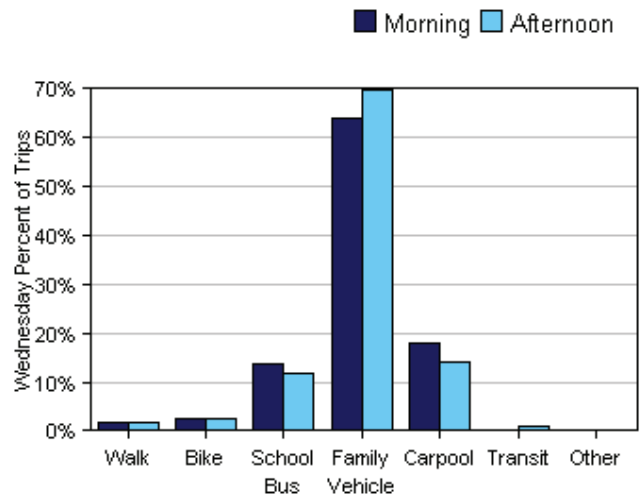

Date Report Generated: 12/16/2013

% of Students reached by SRTS activities: 76-100%

Tags:

**Number of Classrooms
Included in Report:** 8

This report contains information from your school's classrooms about students' trip to and from school. The data used in this report were collected using the in-class Student Travel Tally questionnaire from the National Center for Safe Routes to School.

Morning and Afternoon Travel Mode Comparison

Morning and Afternoon Travel Mode Comparison

| | Number of Trips | Walk | Bike | School Bus | Family Vehicle | Carpool | Transit | Other |
|-----------|-----------------|------|------|------------|----------------|---------|---------|-------|
| Morning | 373 | 2% | 2% | 13% | 68% | 16% | 0% | 0% |
| Afternoon | 386 | 1% | 2% | 12% | 74% | 11% | 0.8% | 0% |

Percentages may not total 100% due to rounding.

Morning and Afternoon Travel Mode Comparison by Day

Morning and Afternoon Travel Mode Comparison by Day

| | Number of Trips | Walk | Bike | School Bus | Family Vehicle | Carpool | Transit | Other |
|--------------|-----------------|------|------|------------|----------------|---------|---------|-------|
| Tuesday AM | 128 | 2% | 0.8% | 13% | 69% | 15% | 0% | 0% |
| Tuesday PM | 129 | 2% | 0.8% | 12% | 75% | 10% | 0.8% | 0% |
| Wednesday AM | 117 | 2% | 3% | 14% | 64% | 18% | 0% | 0% |
| Wednesday PM | 129 | 2% | 2% | 12% | 70% | 14% | 0.8% | 0% |
| Thursday AM | 128 | 0.8% | 3% | 11% | 70% | 15% | 0% | 0% |
| Thursday PM | 128 | 0% | 3% | 12% | 77% | 8% | 0.8% | 0% |