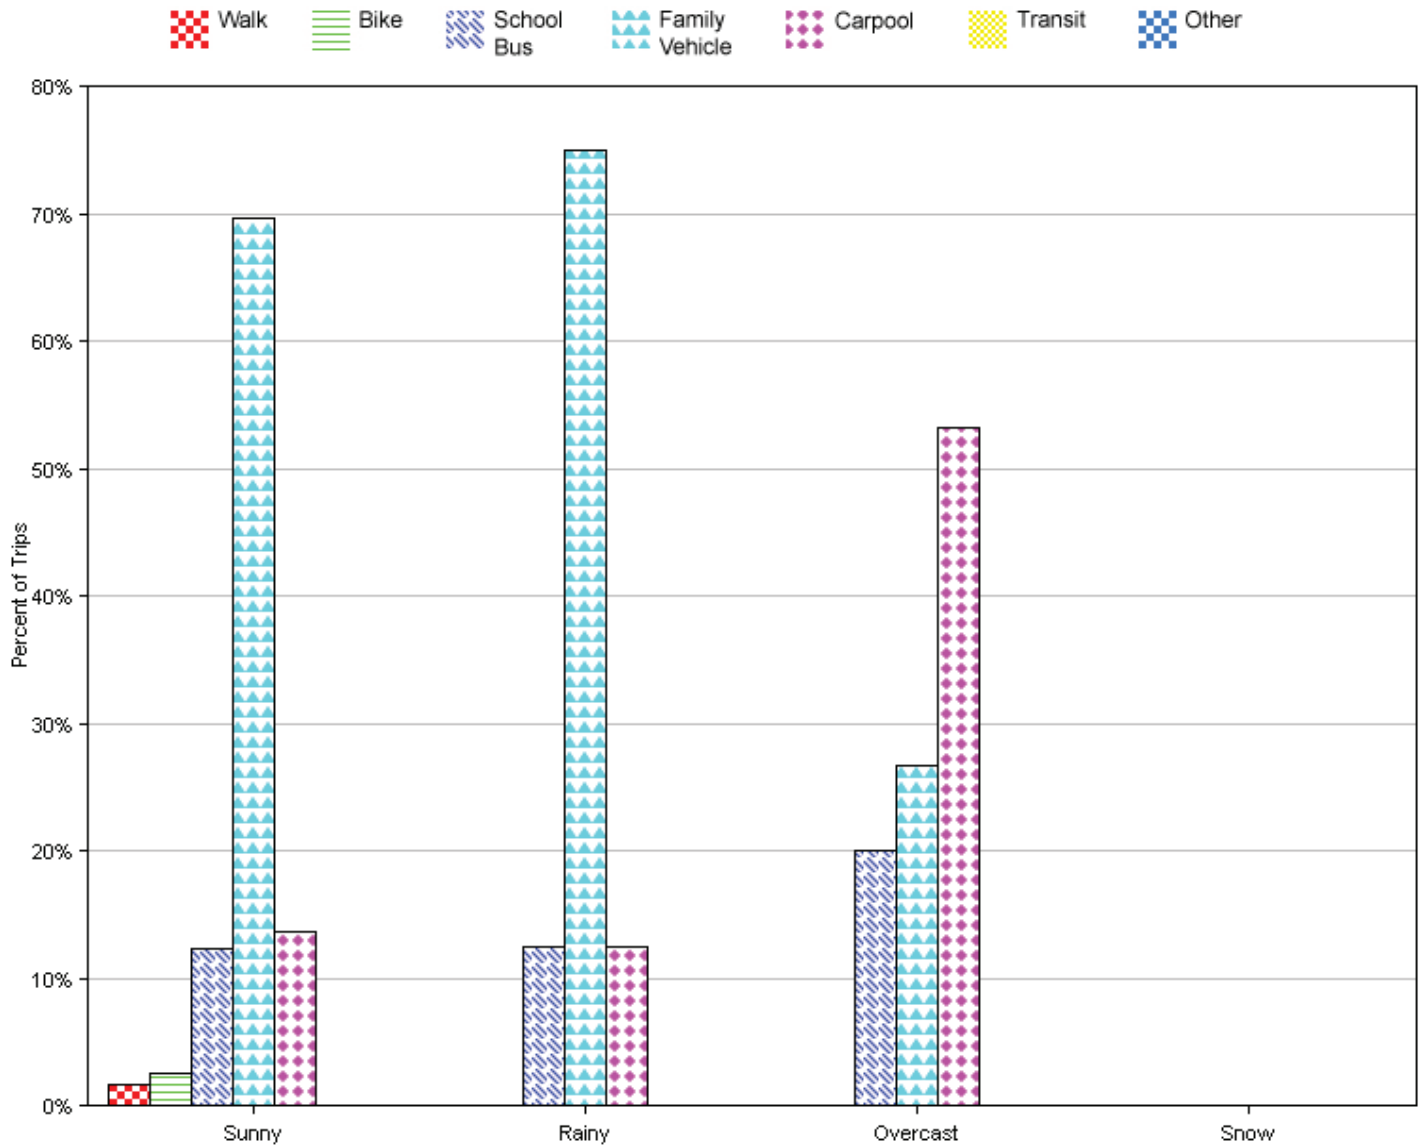

Travel Mode by Weather Conditions

Travel Mode by Weather Condition

Weather Condition	Number of Trips	Walk	Bike	School Bus	Family Vehicle	Carpool	Transit	Other
Sunny	552	2%	3%	12%	70%	14%	0%	0%
Rainy	16	0%	0%	13%	75%	13%	0%	0%
Overcast	15	0%	0%	20%	27%	53%	0%	0%
Snow	0	0%	0%	0%	0%	0%	0%	0%

Percentages may not total 100% due to rounding.