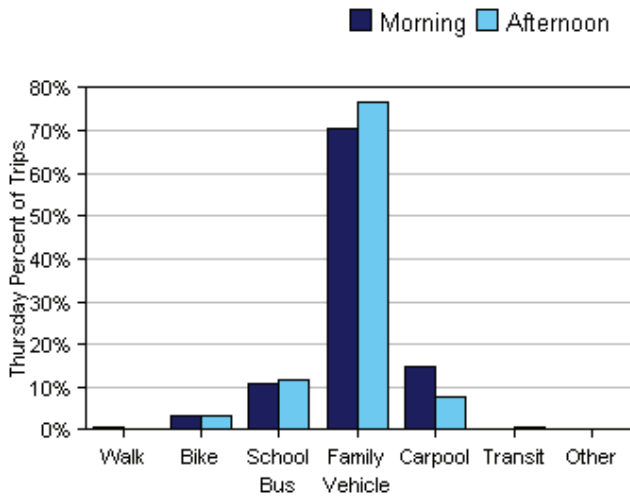

Date Report Generated: 12/16/2013

% of Students reached by SRTS activities: 76-100%

Tags:

**Number of Classrooms
Included in Report:** 8

This report contains information from your school's classrooms about students' trip to and from school. The data used in this report were collected using the in-class Student Travel Tally questionnaire from the National Center for Safe Routes to School.

Morning and Afternoon Travel Mode Comparison

Morning and Afternoon Travel Mode Comparison

| | Number of Trips | Walk | Bike | School Bus | Family Vehicle | Carpool | Transit | Other |
|-----------|-----------------|------|------|------------|----------------|---------|---------|-------|
| Morning | 373 | 2% | 2% | 13% | 68% | 16% | 0% | 0% |
| Afternoon | 386 | 1% | 2% | 12% | 74% | 11% | 0.8% | 0% |

Percentages may not total 100% due to rounding.

Morning and Afternoon Travel Mode Comparison by Day

Morning and Afternoon Travel Mode Comparison by Day

| | Number of Trips | Walk | Bike | School Bus | Family Vehicle | Carpool | Transit | Other |
|--------------|-----------------|------|------|------------|----------------|---------|---------|-------|
| Tuesday AM | 128 | 2% | 0.8% | 13% | 69% | 15% | 0% | 0% |
| Tuesday PM | 129 | 2% | 0.8% | 12% | 75% | 10% | 0.8% | 0% |
| Wednesday AM | 117 | 2% | 3% | 14% | 64% | 18% | 0% | 0% |
| Wednesday PM | 129 | 2% | 2% | 12% | 70% | 14% | 0.8% | 0% |
| Thursday AM | 128 | 0.8% | 3% | 11% | 70% | 15% | 0% | 0% |
| Thursday PM | 128 | 0% | 3% | 12% | 77% | 8% | 0.8% | 0% |