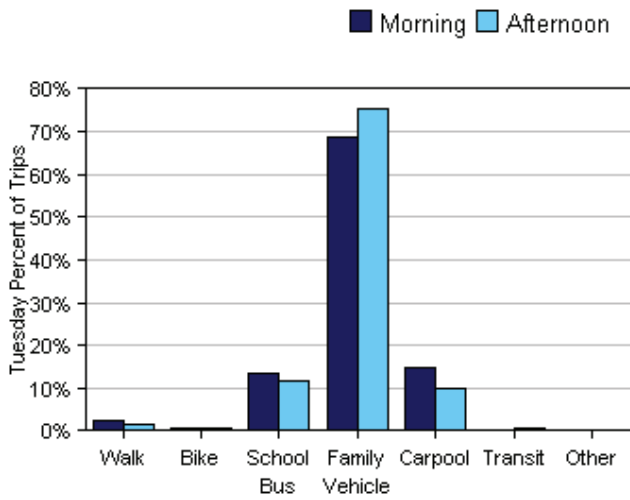

Morning and Afternoon Travel Mode Comparison

Morning and Afternoon Travel Mode Comparison

| | Number of Trips | Walk | Bike | School Bus | Family Vehicle | Carpool | Transit | Other |
|-----------|-----------------|------|------|------------|----------------|---------|---------|-------|
| Morning | 373 | 2% | 2% | 13% | 68% | 16% | 0% | 0% |
| Afternoon | 386 | 1% | 2% | 12% | 74% | 11% | 0.8% | 0% |

Percentages may not total 100% due to rounding.

Morning and Afternoon Travel Mode Comparison by Day

Morning and Afternoon Travel Mode Comparison by Day

| | Number of Trips | Walk | Bike | School Bus | Family Vehicle | Carpool | Transit | Other |
|--------------|-----------------|------|------|------------|----------------|---------|---------|-------|
| Tuesday AM | 128 | 2% | 0.8% | 13% | 69% | 15% | 0% | 0% |
| Tuesday PM | 129 | 2% | 0.8% | 12% | 75% | 10% | 0.8% | 0% |
| Wednesday AM | 117 | 2% | 3% | 14% | 64% | 18% | 0% | 0% |
| Wednesday PM | 129 | 2% | 2% | 12% | 70% | 14% | 0.8% | 0% |
| Thursday AM | 128 | 0.8% | 3% | 11% | 70% | 15% | 0% | 0% |
| Thursday PM | 128 | 0% | 3% | 12% | 77% | 8% | 0.8% | 0% |