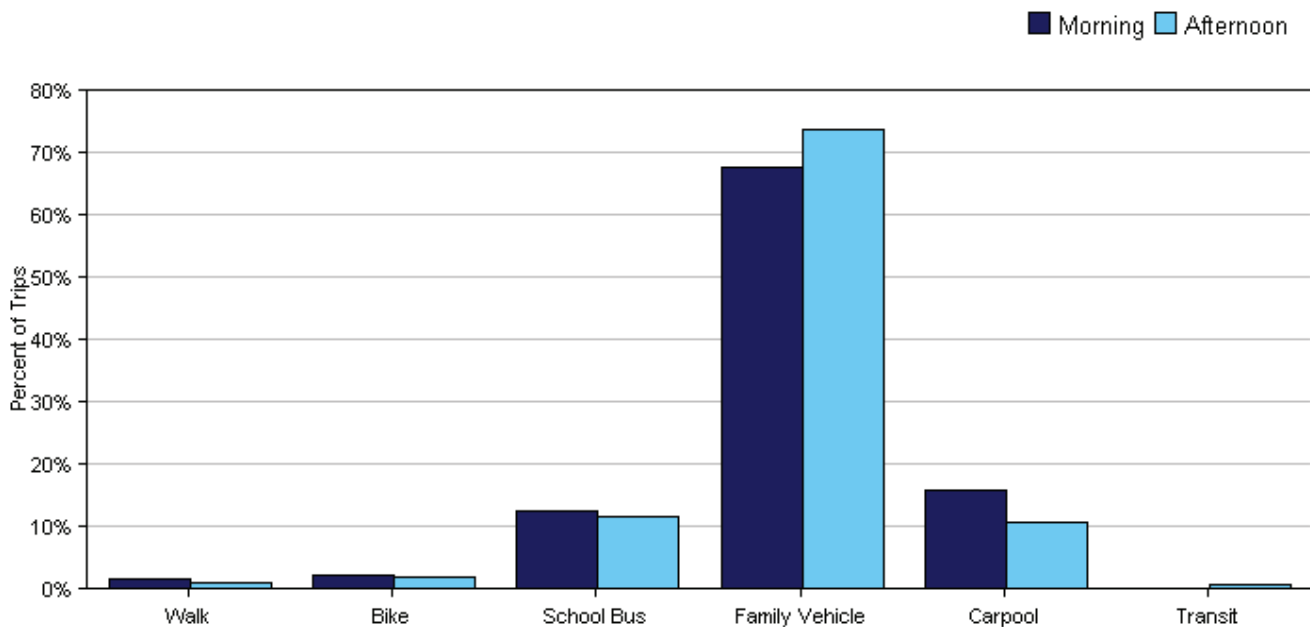

Date Report Generated: 12/16/2013

% of Students reached by SRTS activities: 76-100%

Tags:

**Number of Classrooms
Included in Report:** 8

This report contains information from your school's classrooms about students' trip to and from school. The data used in this report were collected using the in-class Student Travel Tally questionnaire from the National Center for Safe Routes to School.

Morning and Afternoon Travel Mode Comparison

Morning and Afternoon Travel Mode Comparison

| | Number of Trips | Walk | Bike | School Bus | Family Vehicle | Carpool | Transit | Other |
|-----------|-----------------|------|------|------------|----------------|---------|---------|-------|
| Morning | 373 | 2% | 2% | 13% | 68% | 16% | 0% | 0% |
| Afternoon | 386 | 1% | 2% | 12% | 74% | 11% | 0.8% | 0% |