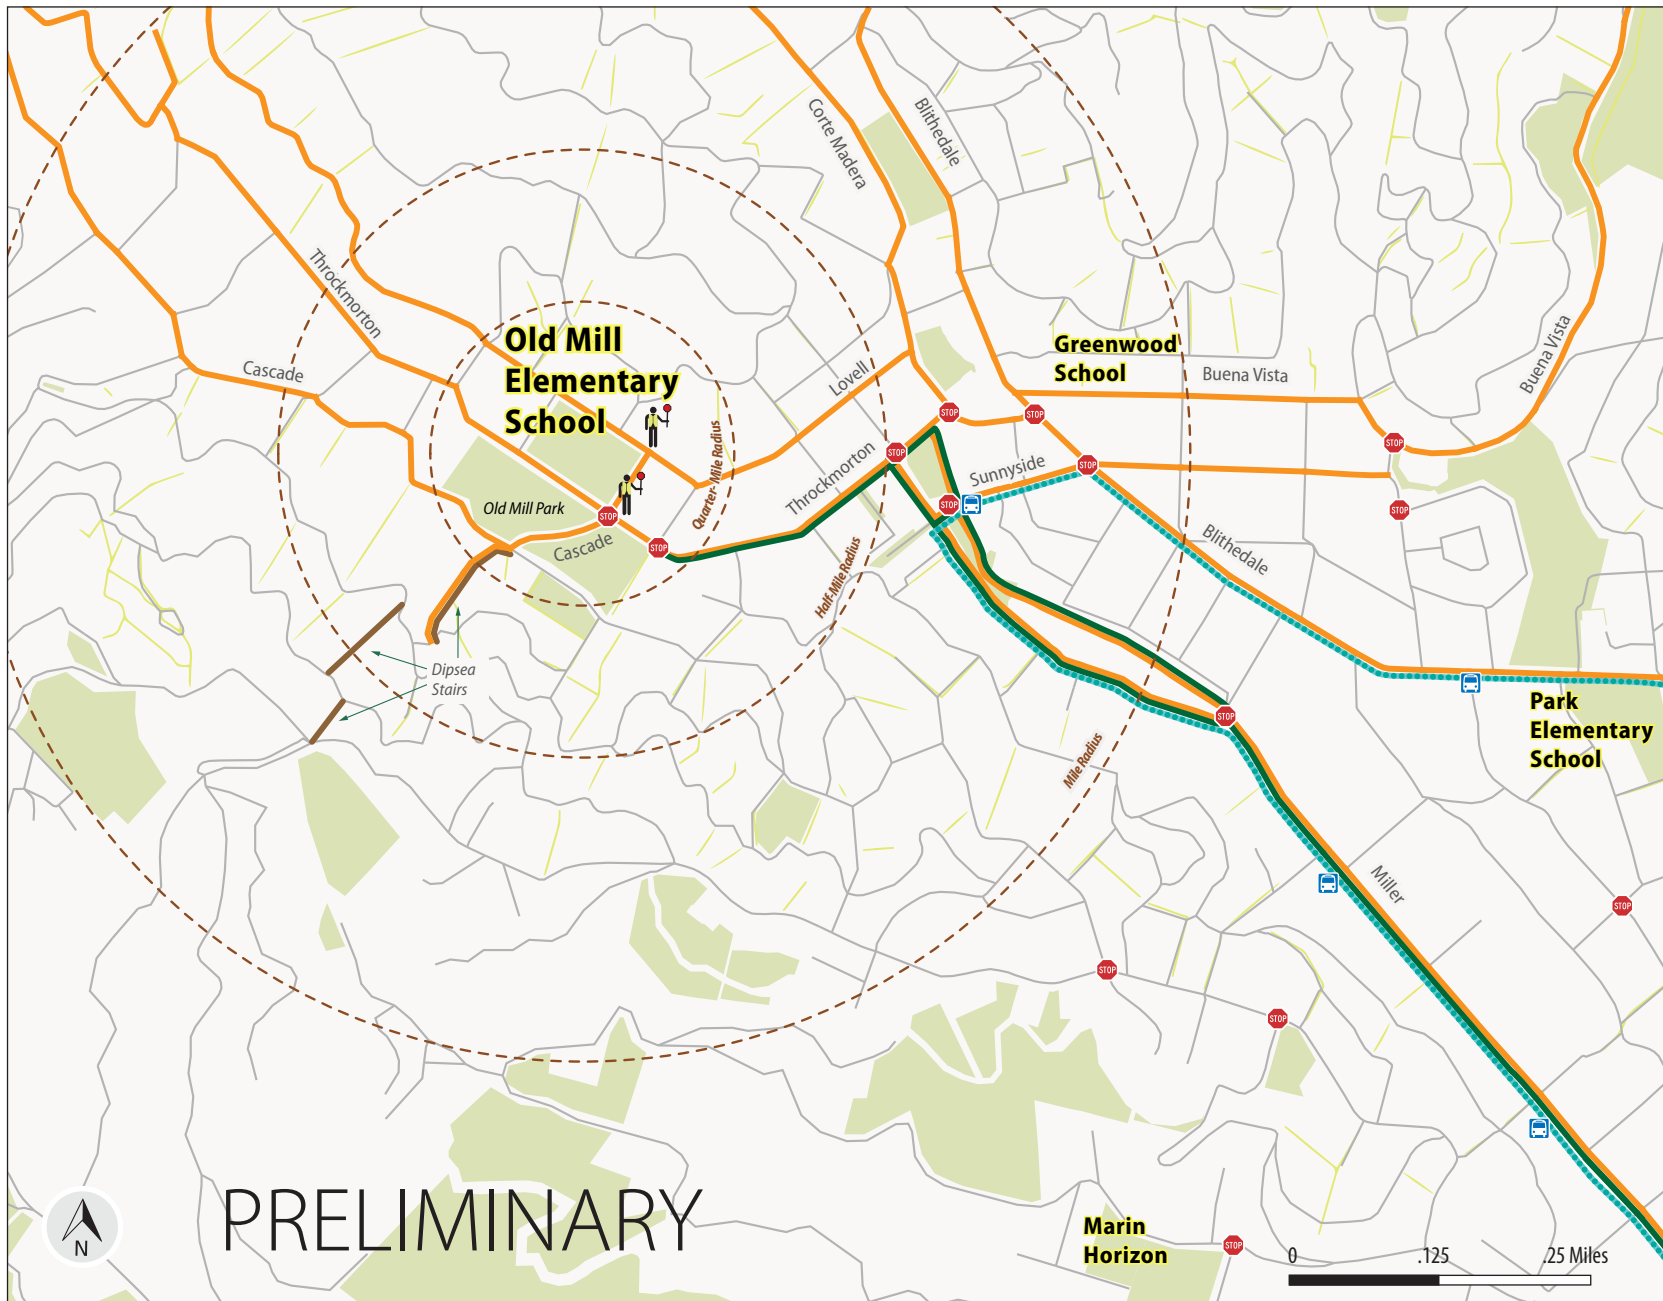

Suggested Routes to School

OLD MILL ELEMENTARY SCHOOL

Mill Valley Unified School District

PRELIMINARY

LEGEND

- Recommended Walking Routes
- Recommended Bike Route
- Dipsea Trail
- Steps/Trails
- All-way Stop
- Crossing Guard
- Golden Gate Transit Route 4 and Marin Transit Routes 17, 115
- Bus Stop

JANUARY 2019