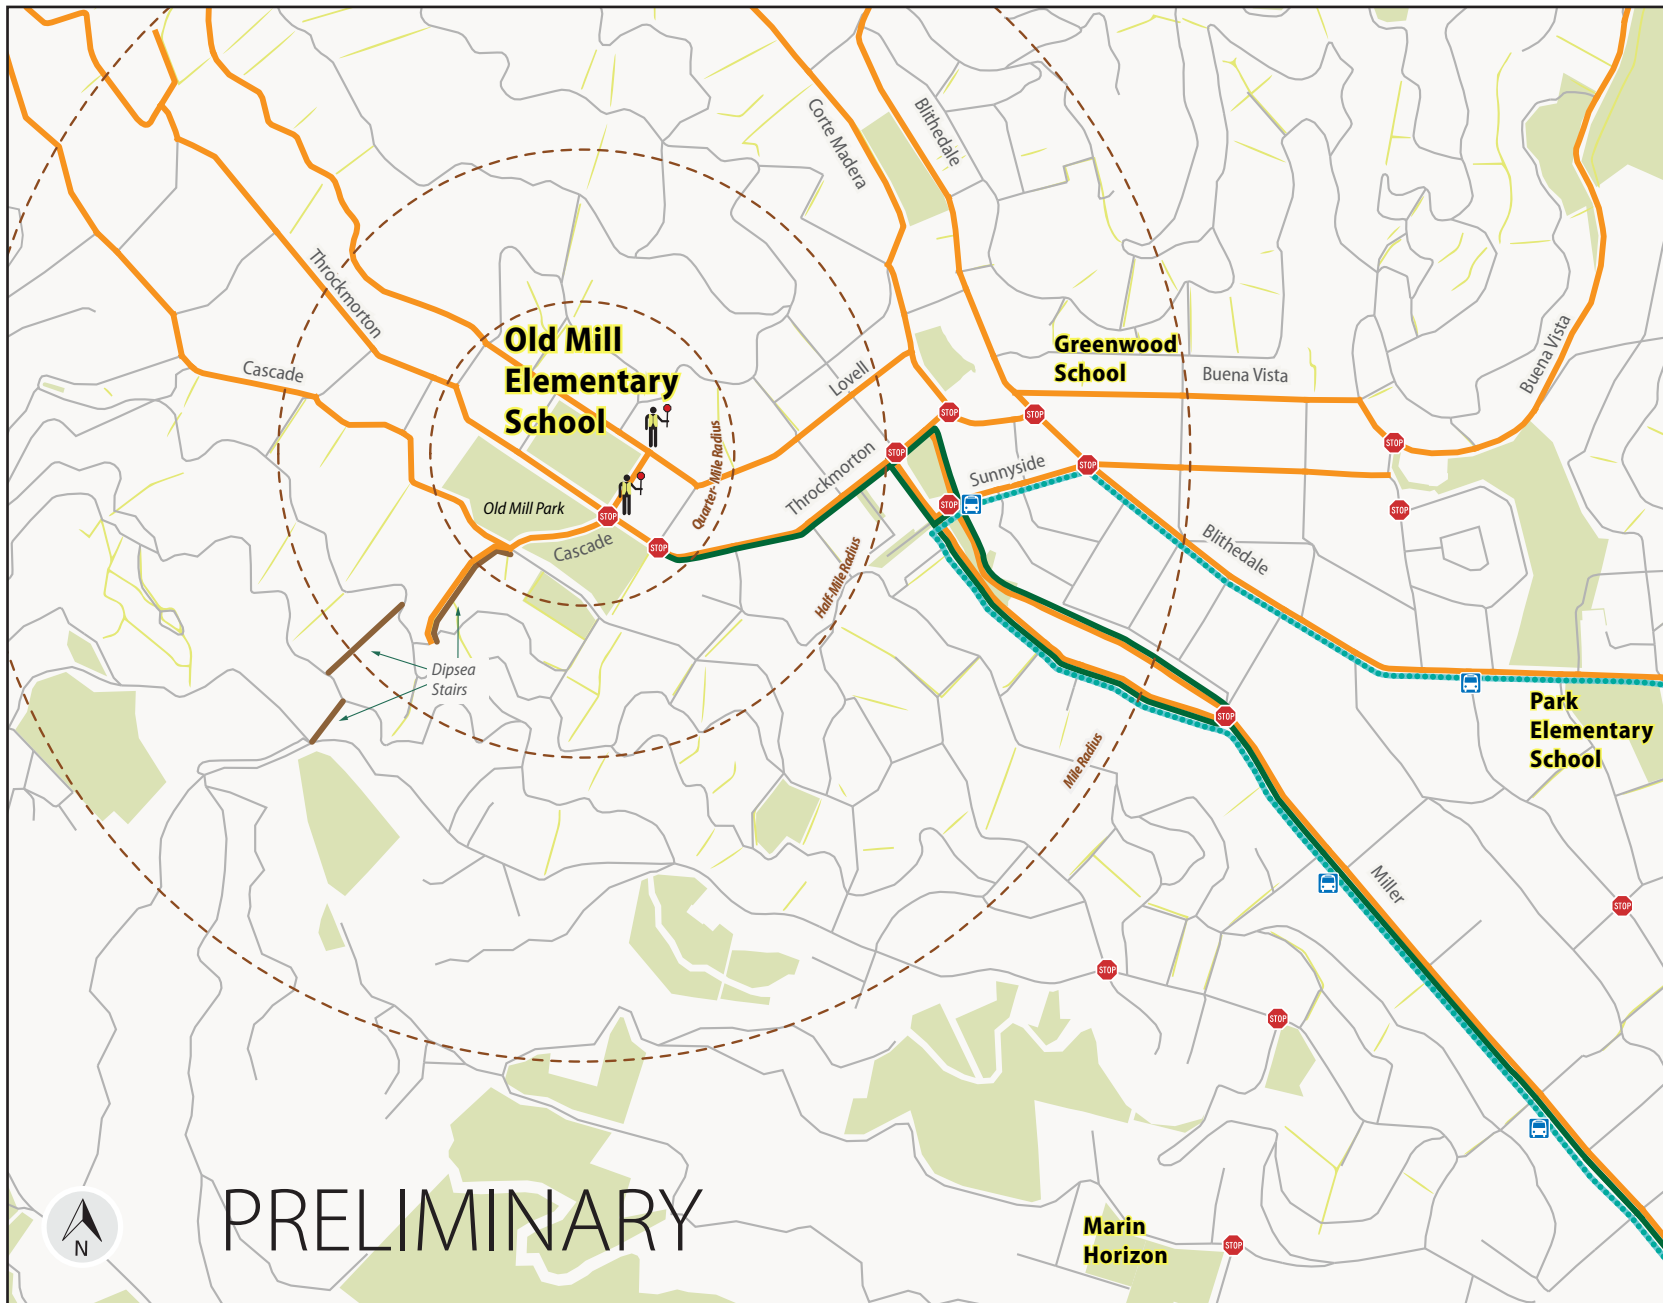

Suggested Routes to School

OLD MILL ELEMENTARY SCHOOL

Mill Valley Unified School District

LEGEND

- Recommended Walking Routes
- Recommended Bike Route
- Dipsea Trail
- Steps, Lanes, and Paths
- All-way Stop
- Crossing Guard
- Golden Gate Transit Route 4 and Marin Transit Routes 17, 115
- Bus Stop

JANUARY 2019