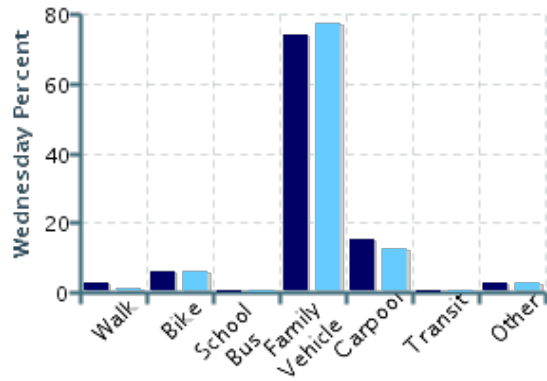

Date Report Generated: 11/05/2019

% of Students reached by SRTS activities: Don't Know

Tags:

**Number of Classrooms
Included in Report:** 5

This report contains information from your school's classrooms about students' trip to and from school. The data used in this report were collected using the in-class Student Travel Tally questionnaire from the National Center for Safe Routes to School.

Morning and Afternoon Travel Mode Comparison

Morning and Afternoon Travel Mode Comparison

| | Number of Trips | Walk | Bike | School Bus | Family Vehicle | Carpool | Transit | Other |
|-----------|-----------------|------|------|------------|----------------|---------|---------|-------|
| Morning | 245 | 2% | 6% | 0% | 73% | 17% | 0% | 2% |
| Afternoon | 252 | 4% | 6% | 0% | 73% | 15% | 0% | 2% |

Percentages may not total 100% due to rounding.

Morning and Afternoon Travel Mode Comparison by Day

■ Morning ■ Afternoon

Morning and Afternoon Travel Mode Comparison by Day

| | Number of Trips | Walk | Bike | School Bus | Family Vehicle | Carpool | Transit | Other |
|--------------|-----------------|------|------|------------|----------------|---------|---------|-------|
| Tuesday AM | 111 | 2% | 5% | 0% | 74% | 17% | 0% | 2% |
| Tuesday PM | 118 | 7% | 5% | 0% | 72% | 14% | 0% | 2% |
| Wednesday AM | 80 | 3% | 6% | 0% | 74% | 15% | 0% | 3% |
| Wednesday PM | 80 | 1% | 6% | 0% | 78% | 13% | 0% | 3% |
| Thursday AM | 54 | 2% | 7% | 0% | 69% | 19% | 0% | 4% |
| Thursday PM | 54 | 2% | 7% | 0% | 69% | 19% | 0% | 4% |