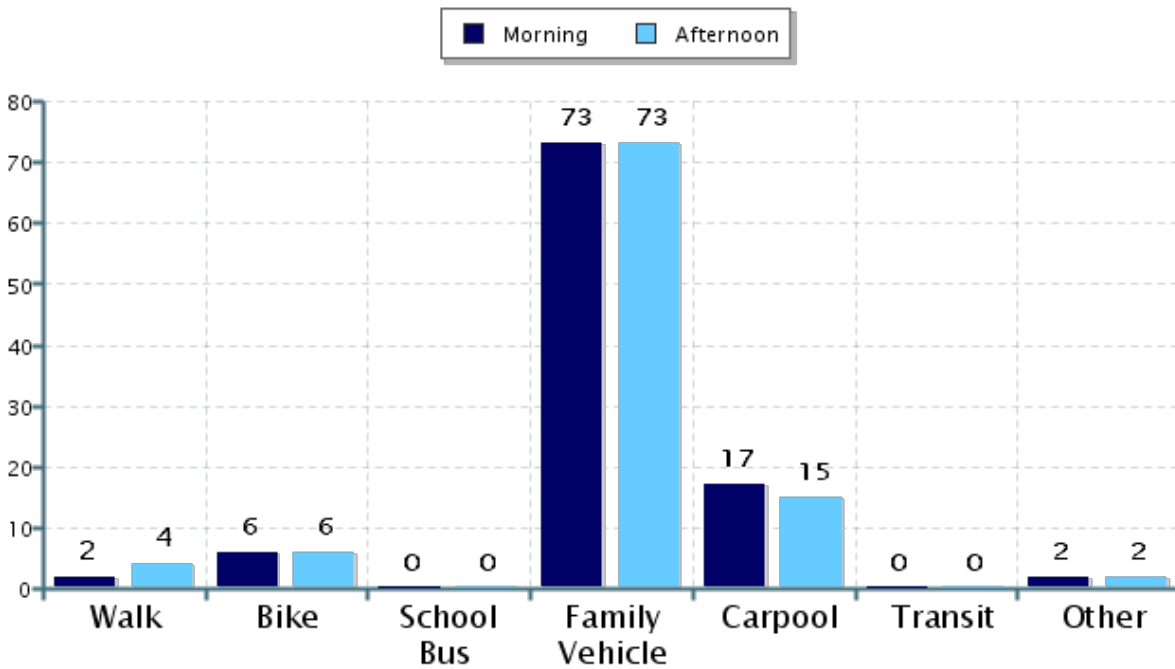

Date Report Generated: 11/05/2019

% of Students reached by SRTS activities: Don't Know

Tags:

**Number of Classrooms
Included in Report:** 5

This report contains information from your school's classrooms about students' trip to and from school. The data used in this report were collected using the in-class Student Travel Tally questionnaire from the National Center for Safe Routes to School.

Morning and Afternoon Travel Mode Comparison

Morning and Afternoon Travel Mode Comparison

| | Number of Trips | Walk | Bike | School Bus | Family Vehicle | Carpool | Transit | Other |
|-----------|-----------------|------|------|------------|----------------|---------|---------|-------|
| Morning | 245 | 2% | 6% | 0% | 73% | 17% | 0% | 2% |
| Afternoon | 252 | 4% | 6% | 0% | 73% | 15% | 0% | 2% |