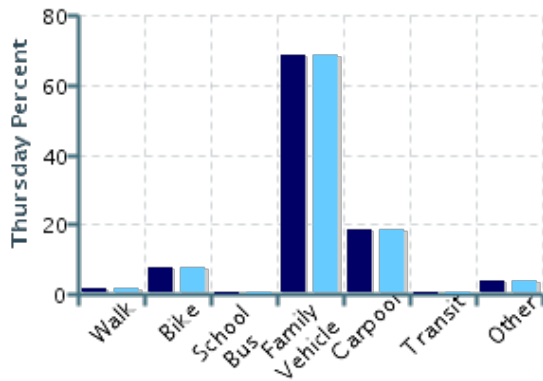

Morning and Afternoon Travel Mode Comparison

Morning and Afternoon Travel Mode Comparison

| | Number of Trips | Walk | Bike | School Bus | Family Vehicle | Carpool | Transit | Other |
|-----------|-----------------|------|------|------------|----------------|---------|---------|-------|
| Morning | 245 | 2% | 6% | 0% | 73% | 17% | 0% | 2% |
| Afternoon | 252 | 4% | 6% | 0% | 73% | 15% | 0% | 2% |

Percentages may not total 100% due to rounding.

Morning and Afternoon Travel Mode Comparison by Day

■ Morning ■ Afternoon

Morning and Afternoon Travel Mode Comparison by Day

| | Number of Trips | Walk | Bike | School Bus | Family Vehicle | Carpool | Transit | Other |
|--------------|-----------------|------|------|------------|----------------|---------|---------|-------|
| Tuesday AM | 111 | 2% | 5% | 0% | 74% | 17% | 0% | 2% |
| Tuesday PM | 118 | 7% | 5% | 0% | 72% | 14% | 0% | 2% |
| Wednesday AM | 80 | 3% | 6% | 0% | 74% | 15% | 0% | 3% |
| Wednesday PM | 80 | 1% | 6% | 0% | 78% | 13% | 0% | 3% |
| Thursday AM | 54 | 2% | 7% | 0% | 69% | 19% | 0% | 4% |
| Thursday PM | 54 | 2% | 7% | 0% | 69% | 19% | 0% | 4% |