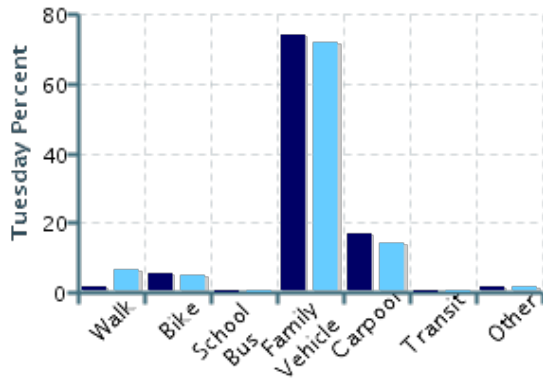

Morning and Afternoon Travel Mode Comparison

Morning and Afternoon Travel Mode Comparison

| | Number of Trips | Walk | Bike | School Bus | Family Vehicle | Carpool | Transit | Other |
|-----------|-----------------|------|------|------------|----------------|---------|---------|-------|
| Morning | 245 | 2% | 6% | 0% | 73% | 17% | 0% | 2% |
| Afternoon | 252 | 4% | 6% | 0% | 73% | 15% | 0% | 2% |

Percentages may not total 100% due to rounding.

Morning and Afternoon Travel Mode Comparison by Day

■ Morning ■ Afternoon

Morning and Afternoon Travel Mode Comparison by Day

| | Number of Trips | Walk | Bike | School Bus | Family Vehicle | Carpool | Transit | Other |
|--------------|-----------------|------|------|------------|----------------|---------|---------|-------|
| Tuesday AM | 111 | 2% | 5% | 0% | 74% | 17% | 0% | 2% |
| Tuesday PM | 118 | 7% | 5% | 0% | 72% | 14% | 0% | 2% |
| Wednesday AM | 80 | 3% | 6% | 0% | 74% | 15% | 0% | 3% |
| Wednesday PM | 80 | 1% | 6% | 0% | 78% | 13% | 0% | 3% |
| Thursday AM | 54 | 2% | 7% | 0% | 69% | 19% | 0% | 4% |
| Thursday PM | 54 | 2% | 7% | 0% | 69% | 19% | 0% | 4% |