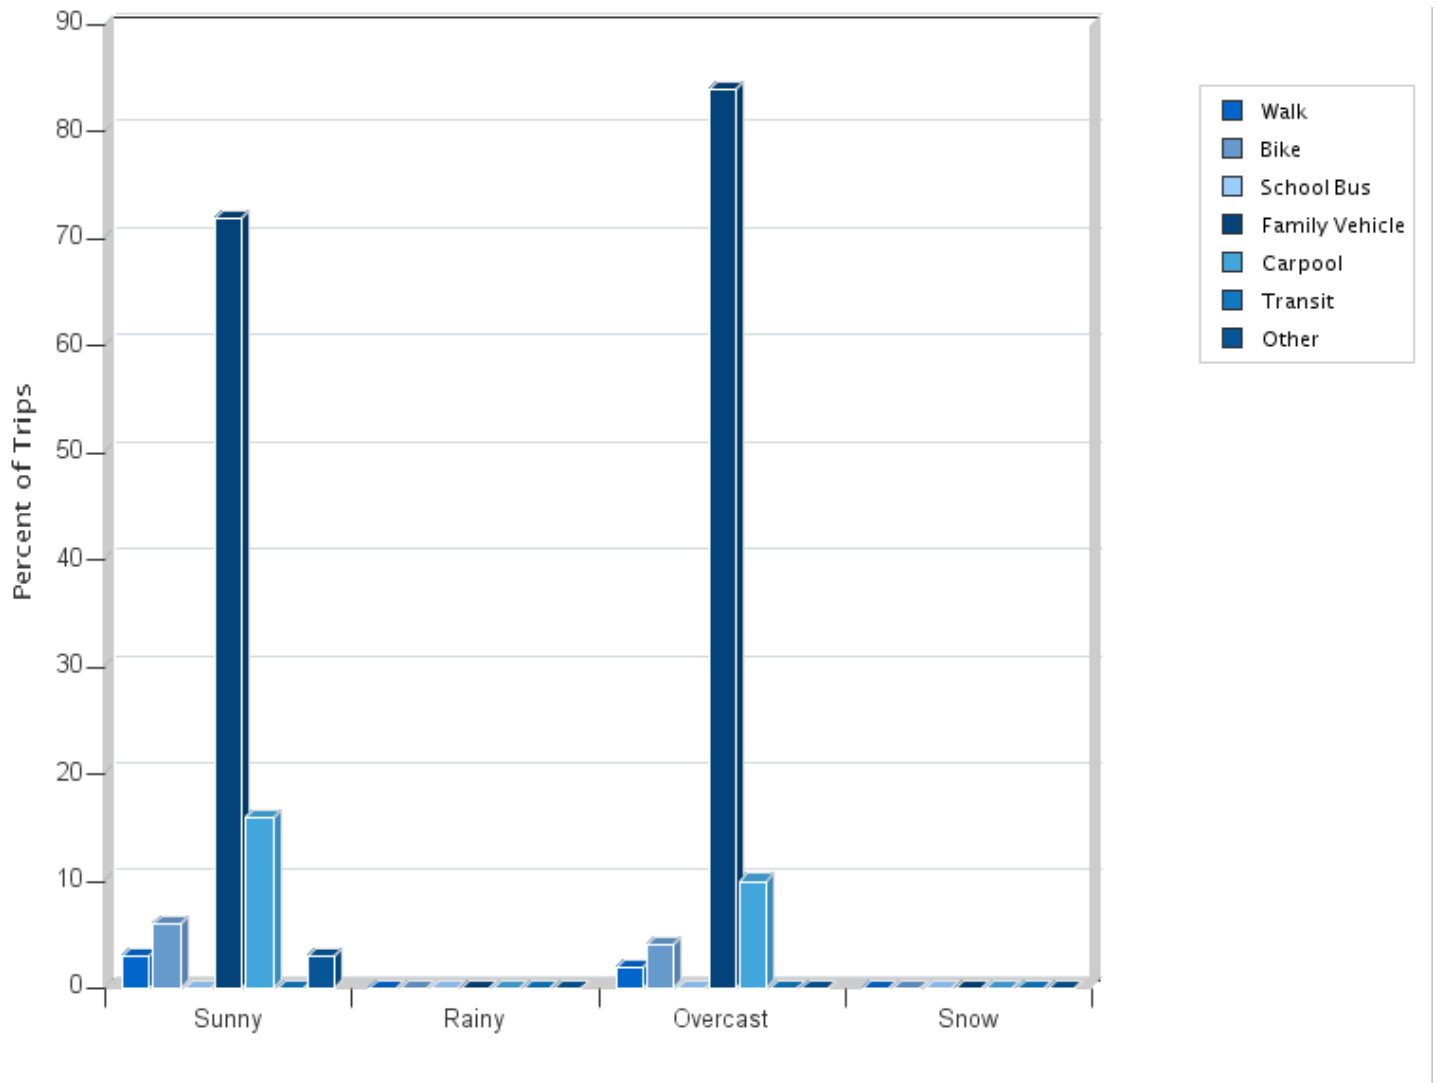

Travel Mode by Weather Conditions

Travel Mode by Weather Condition

Weather Condition	Number of Trips	Walk	Bike	School Bus	Family Vehicle	Carpool	Transit	Other
Sunny	446	3%	6%	0%	72%	16%	0%	3%
Rainy	0	0%	0%	0%	0%	0%	0%	0%
Overcast	51	2%	4%	0%	84%	10%	0%	0%
Snow	0	0%	0%	0%	0%	0%	0%	0%

Percentages may not total 100% due to rounding.