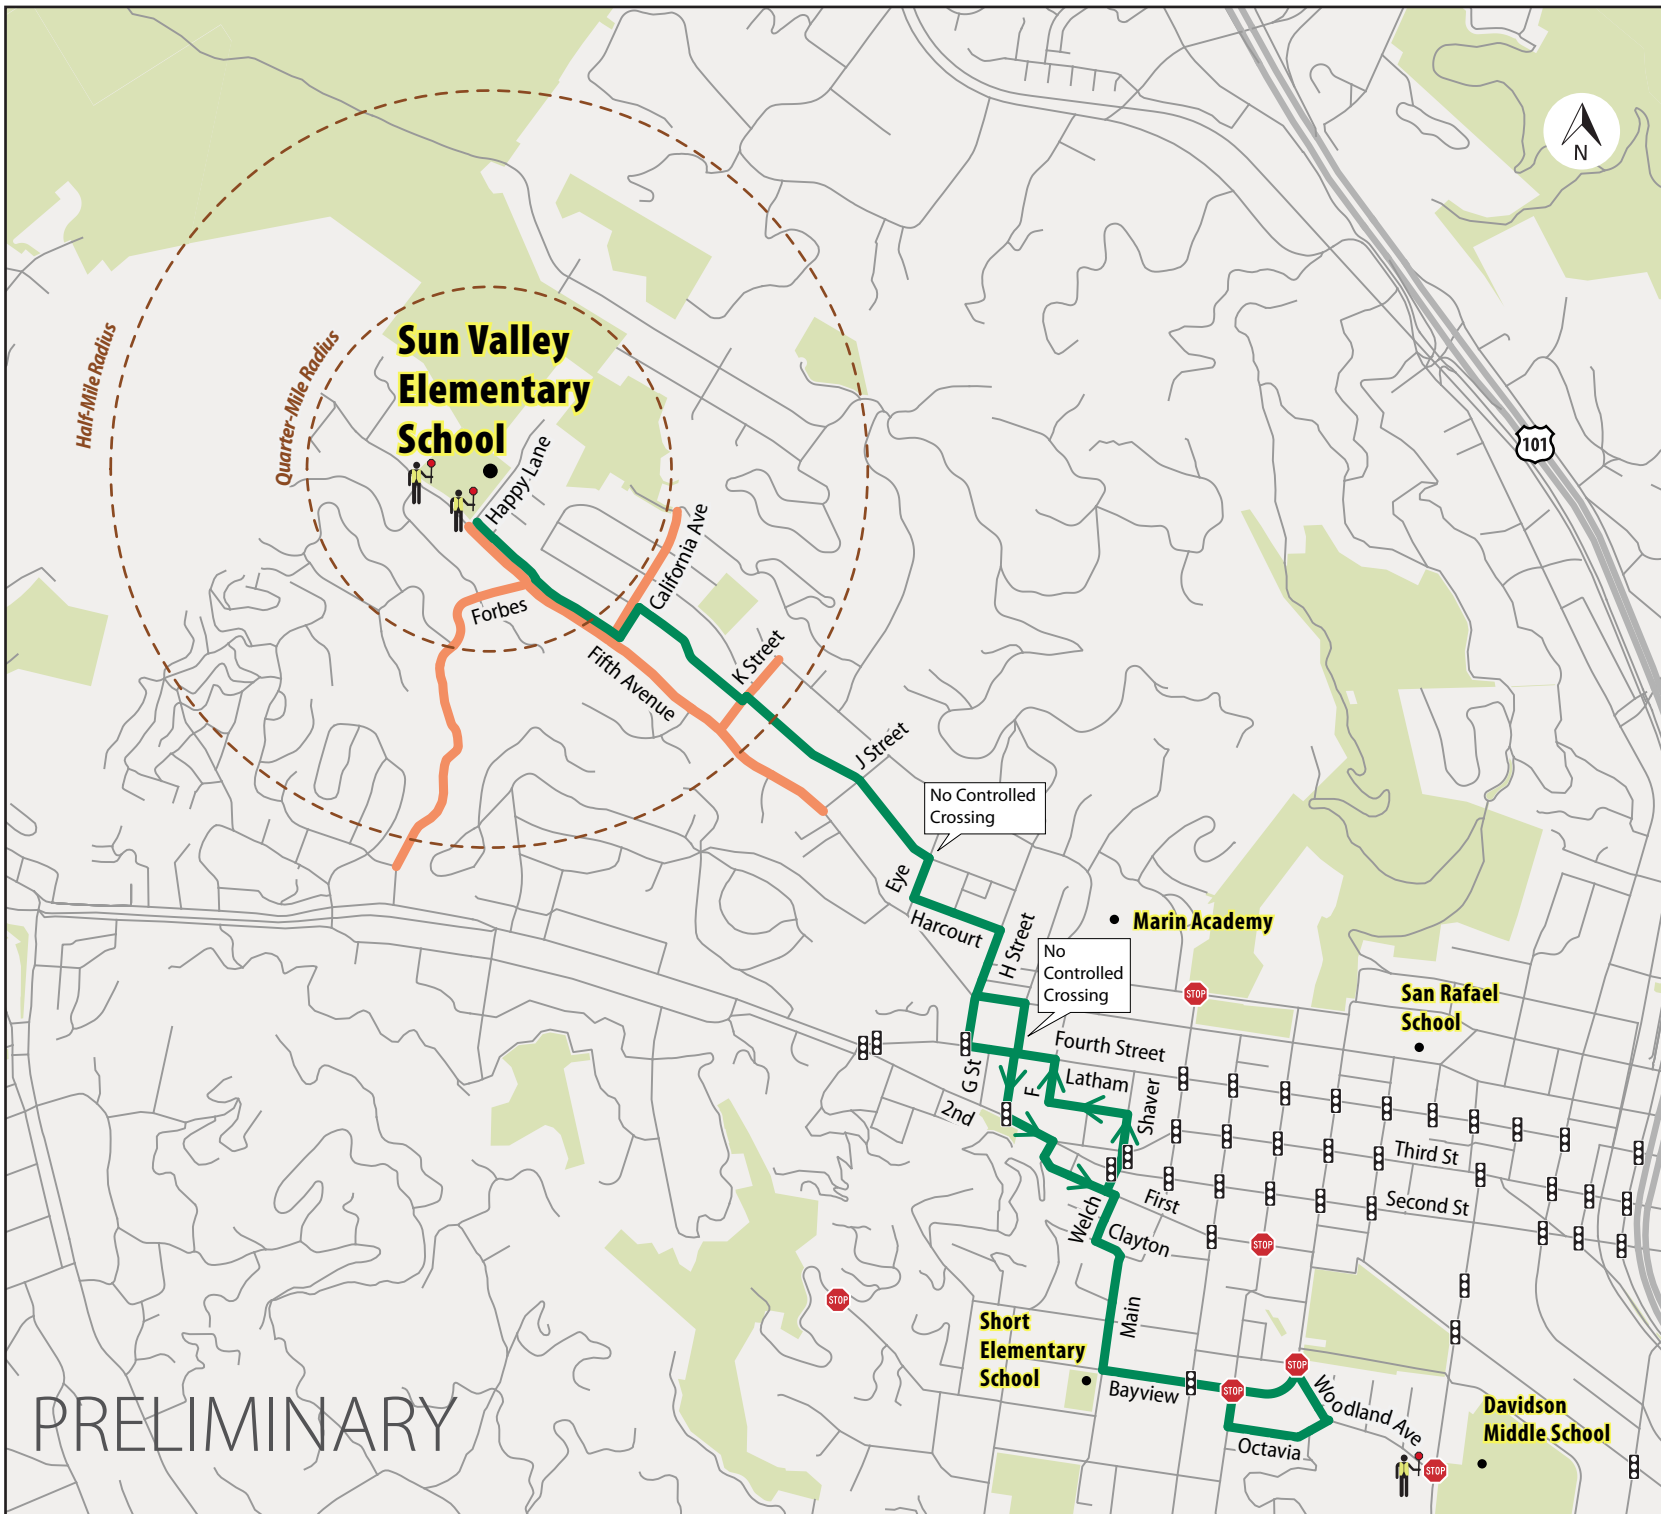

Suggested Routes to School

SUN VALLEY ELEMENTARY SCHOOL

San Rafael City School District

LEGEND

-  Recommended Walking Routes
-  Recommended Bike Route
-  Crossing Guard
-  All-way Stop
-  Traffic Signals