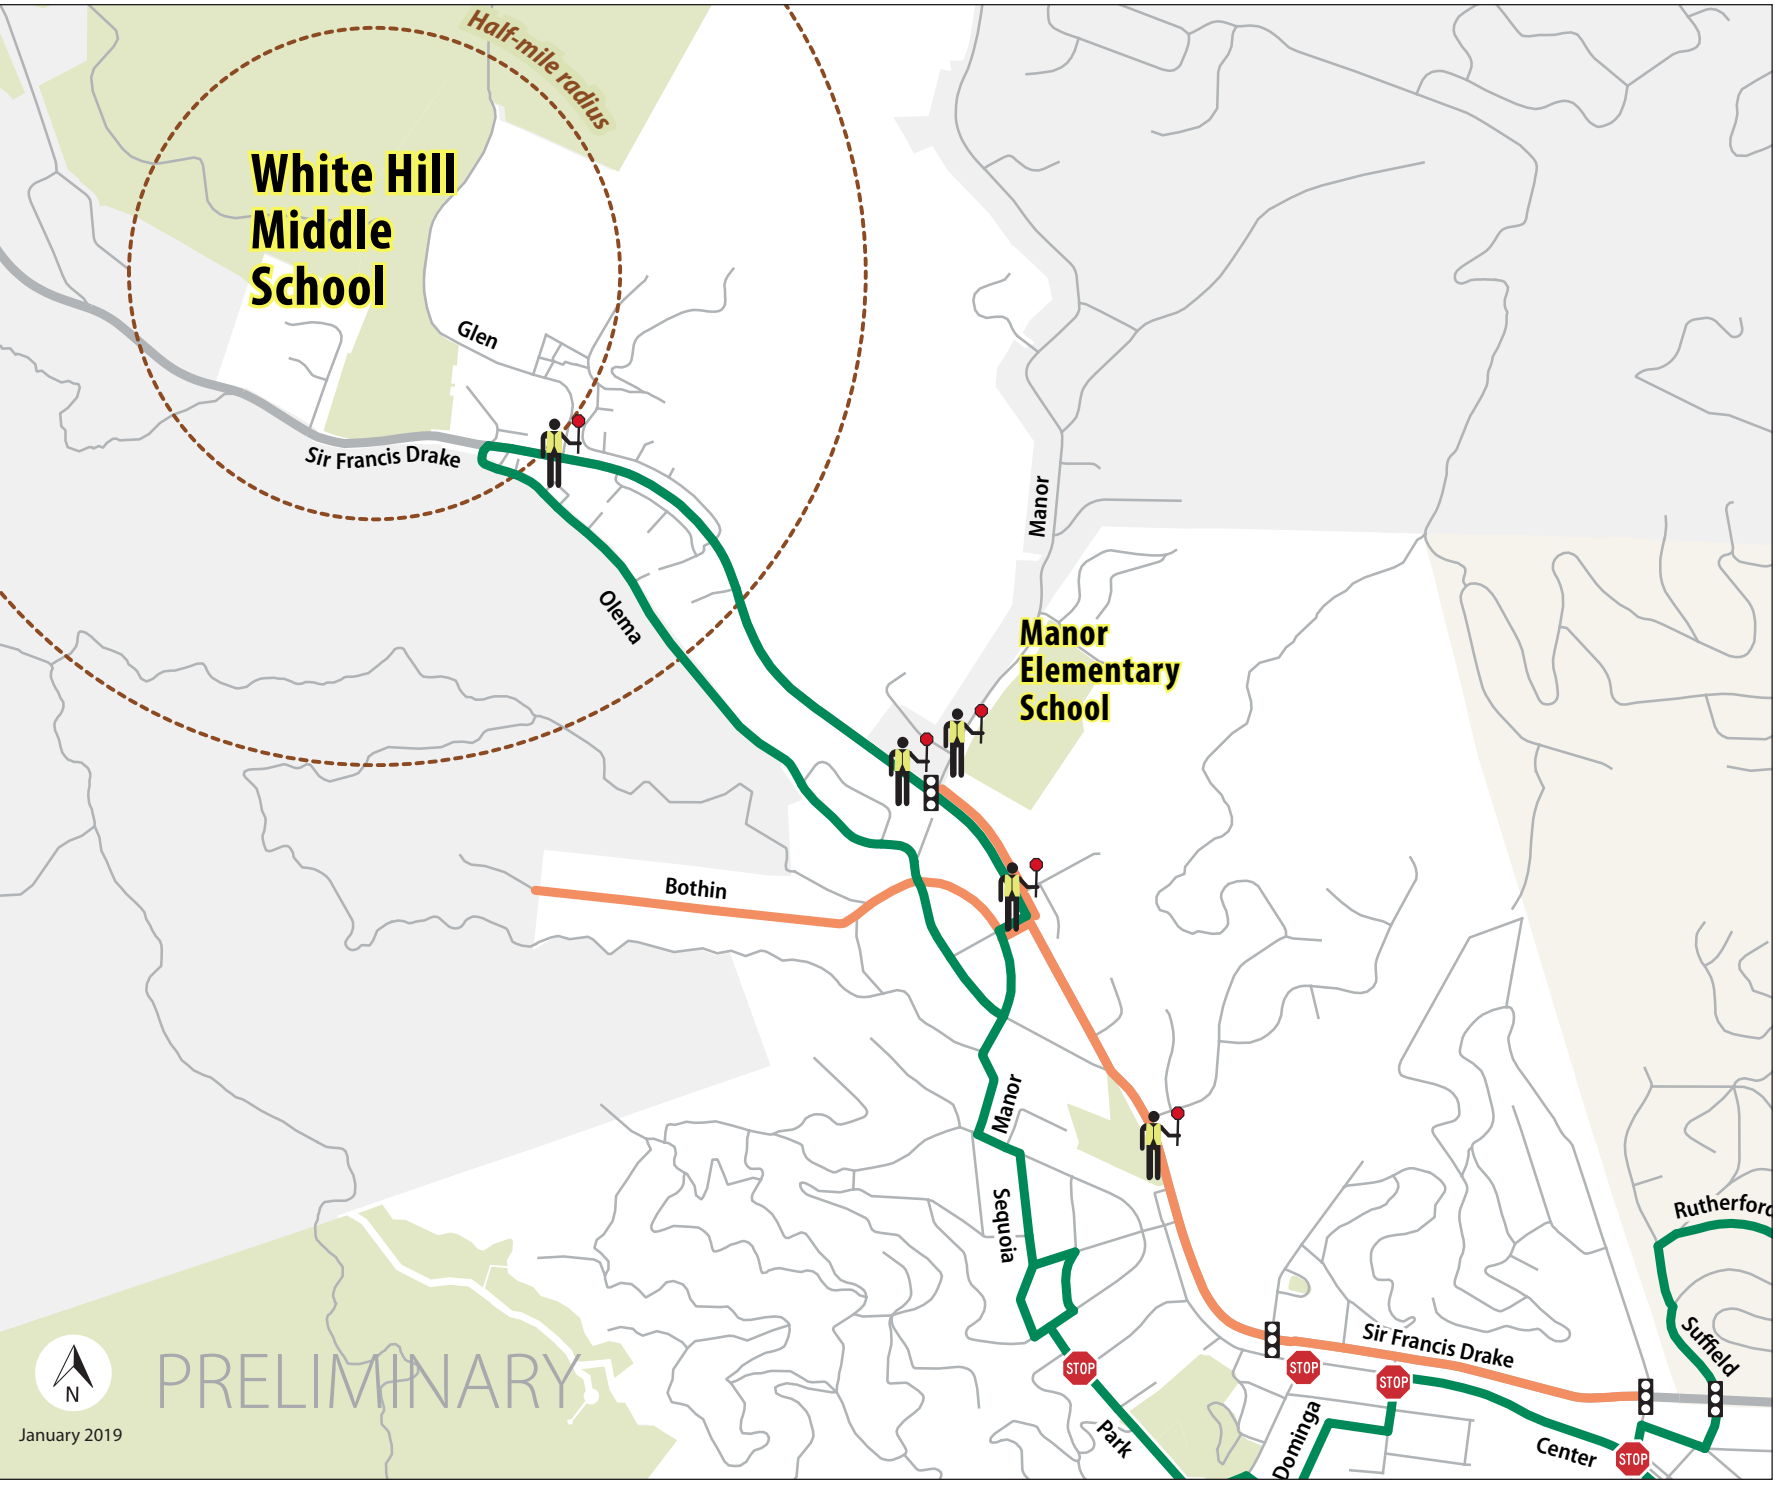

White Hill Middle School

Half-mile radius

Suggested Routes to School

WHITE HILL MIDDLE SCHOOL ROUTE MAP

Ross Valley School District

LEGEND

- Recommended Walking Routes
- Recommended Bike Routes
- Traffic Signals
- All-way Stop
- Crossing Guard

PRELIMINARY

January 2019