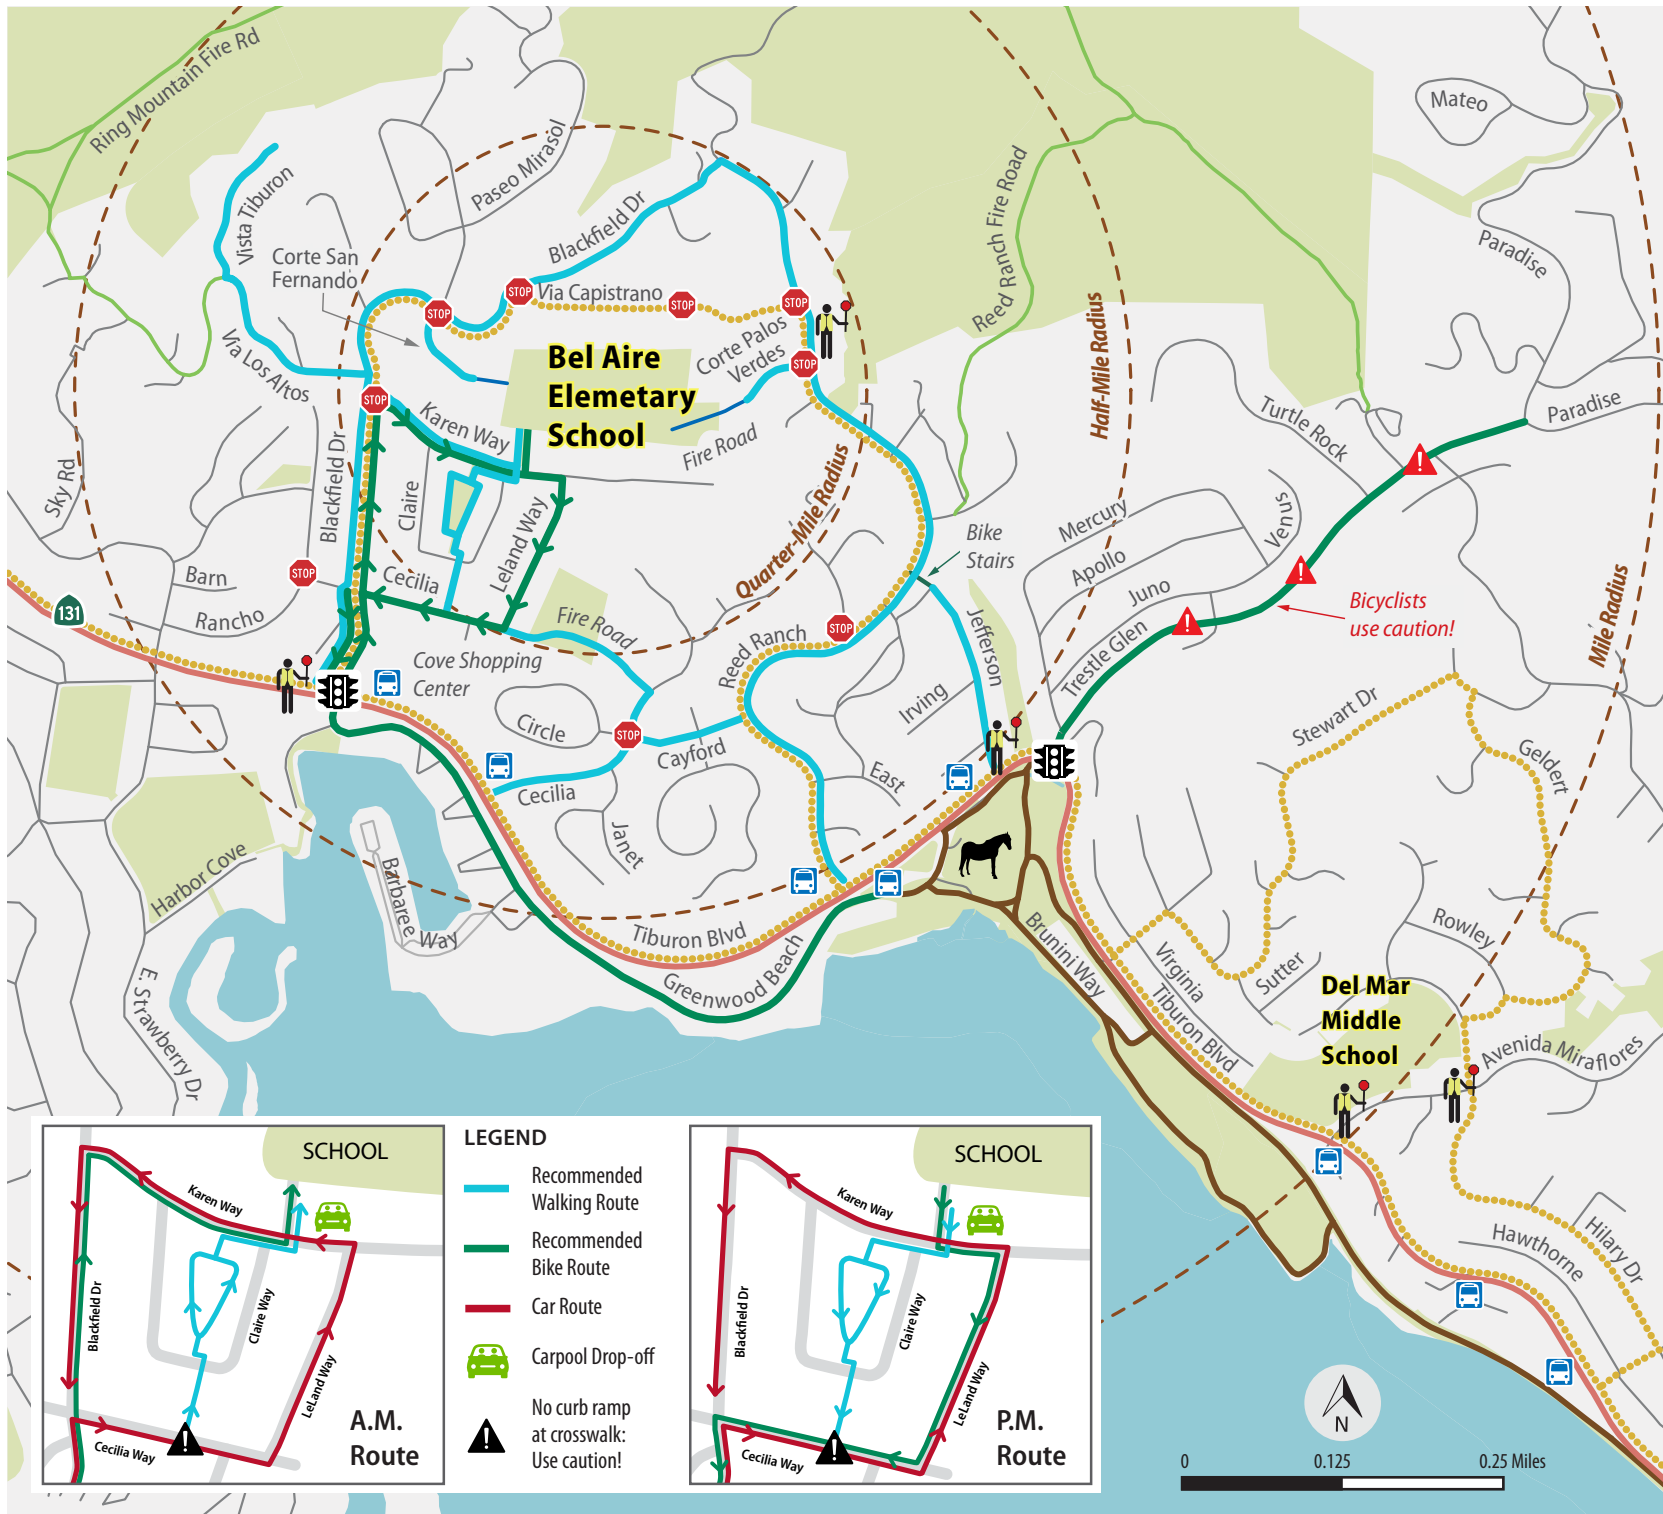

# Suggested Routes to School

## BEL AIRE ELEMENTARY SCHOOL

Reed Unified School District

**LEGEND**

- Recommended Walking Routes
- Recommended Bike Route
- Multi-use Trail
- Fire Roads/Trails
- All-way Stop
- Traffic Signals
- Crossing Guard
- Marin Transit Route 219
- Golden Gate Transit Route 8
- Bus Stop
- Blackie's Pasture drop-off zone. 15 min. bike ride to school.

**SCHOOL**

**A.M. Route**

**LEGEND**

- Recommended Walking Route
- Recommended Bike Route
- Car Route
- Carpool Drop-off
- No curb ramp at crosswalk: Use caution!

**SCHOOL**

**P.M. Route**