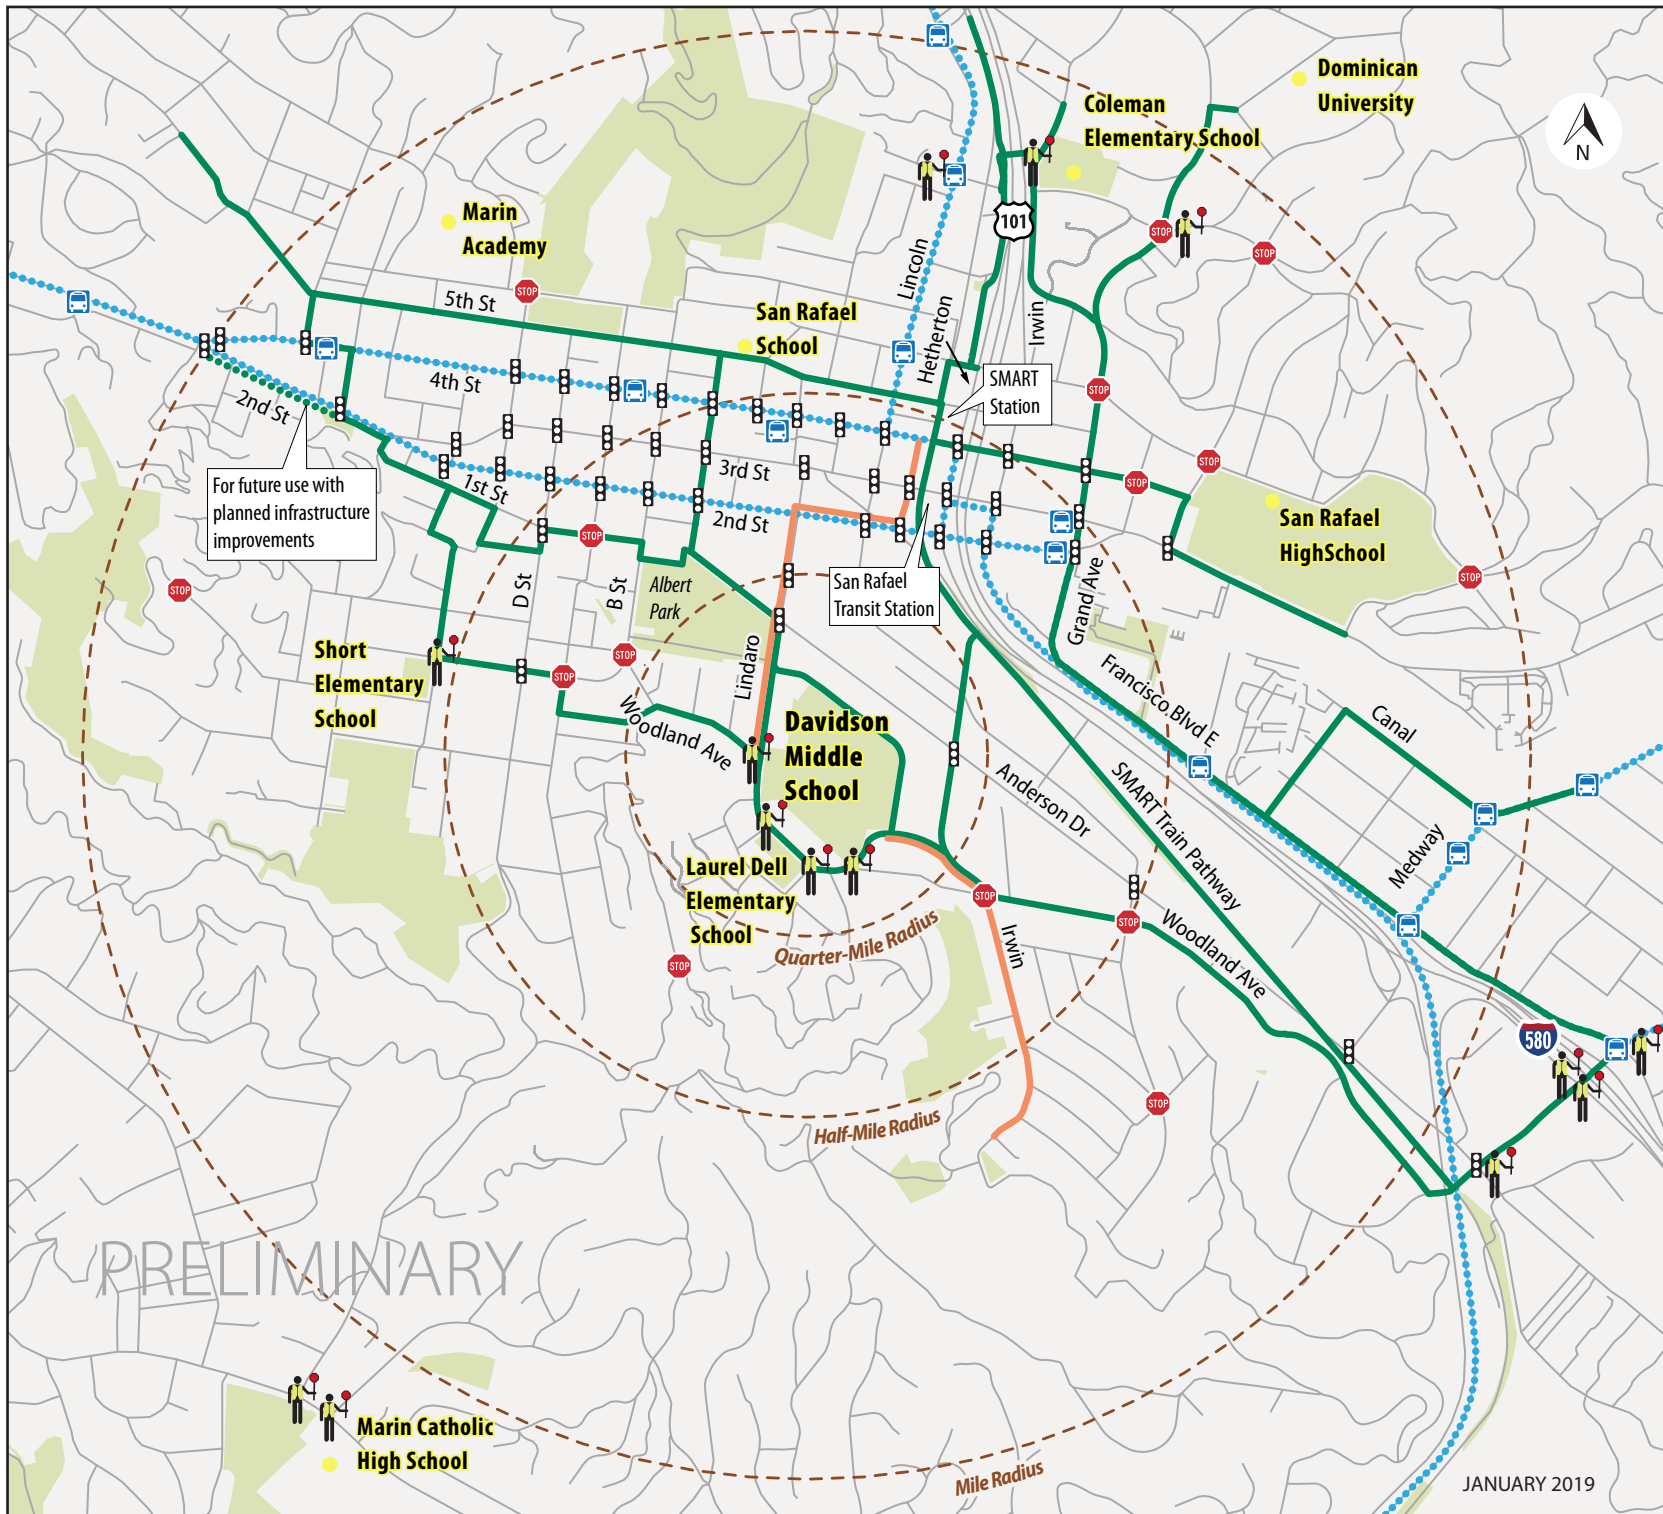

Suggested Routes to School

JAMES B DAVIDSON MIDDLE SCHOOL

San Rafael School District

LEGEND

- Recommended Walking Routes
- Recommended Bike Route
- All-way Stop
- Traffic Signals
- Crossing Guard
- Marin Transit Routes 23, 23x, 35, 36
- Bus Stop

JANUARY 2019