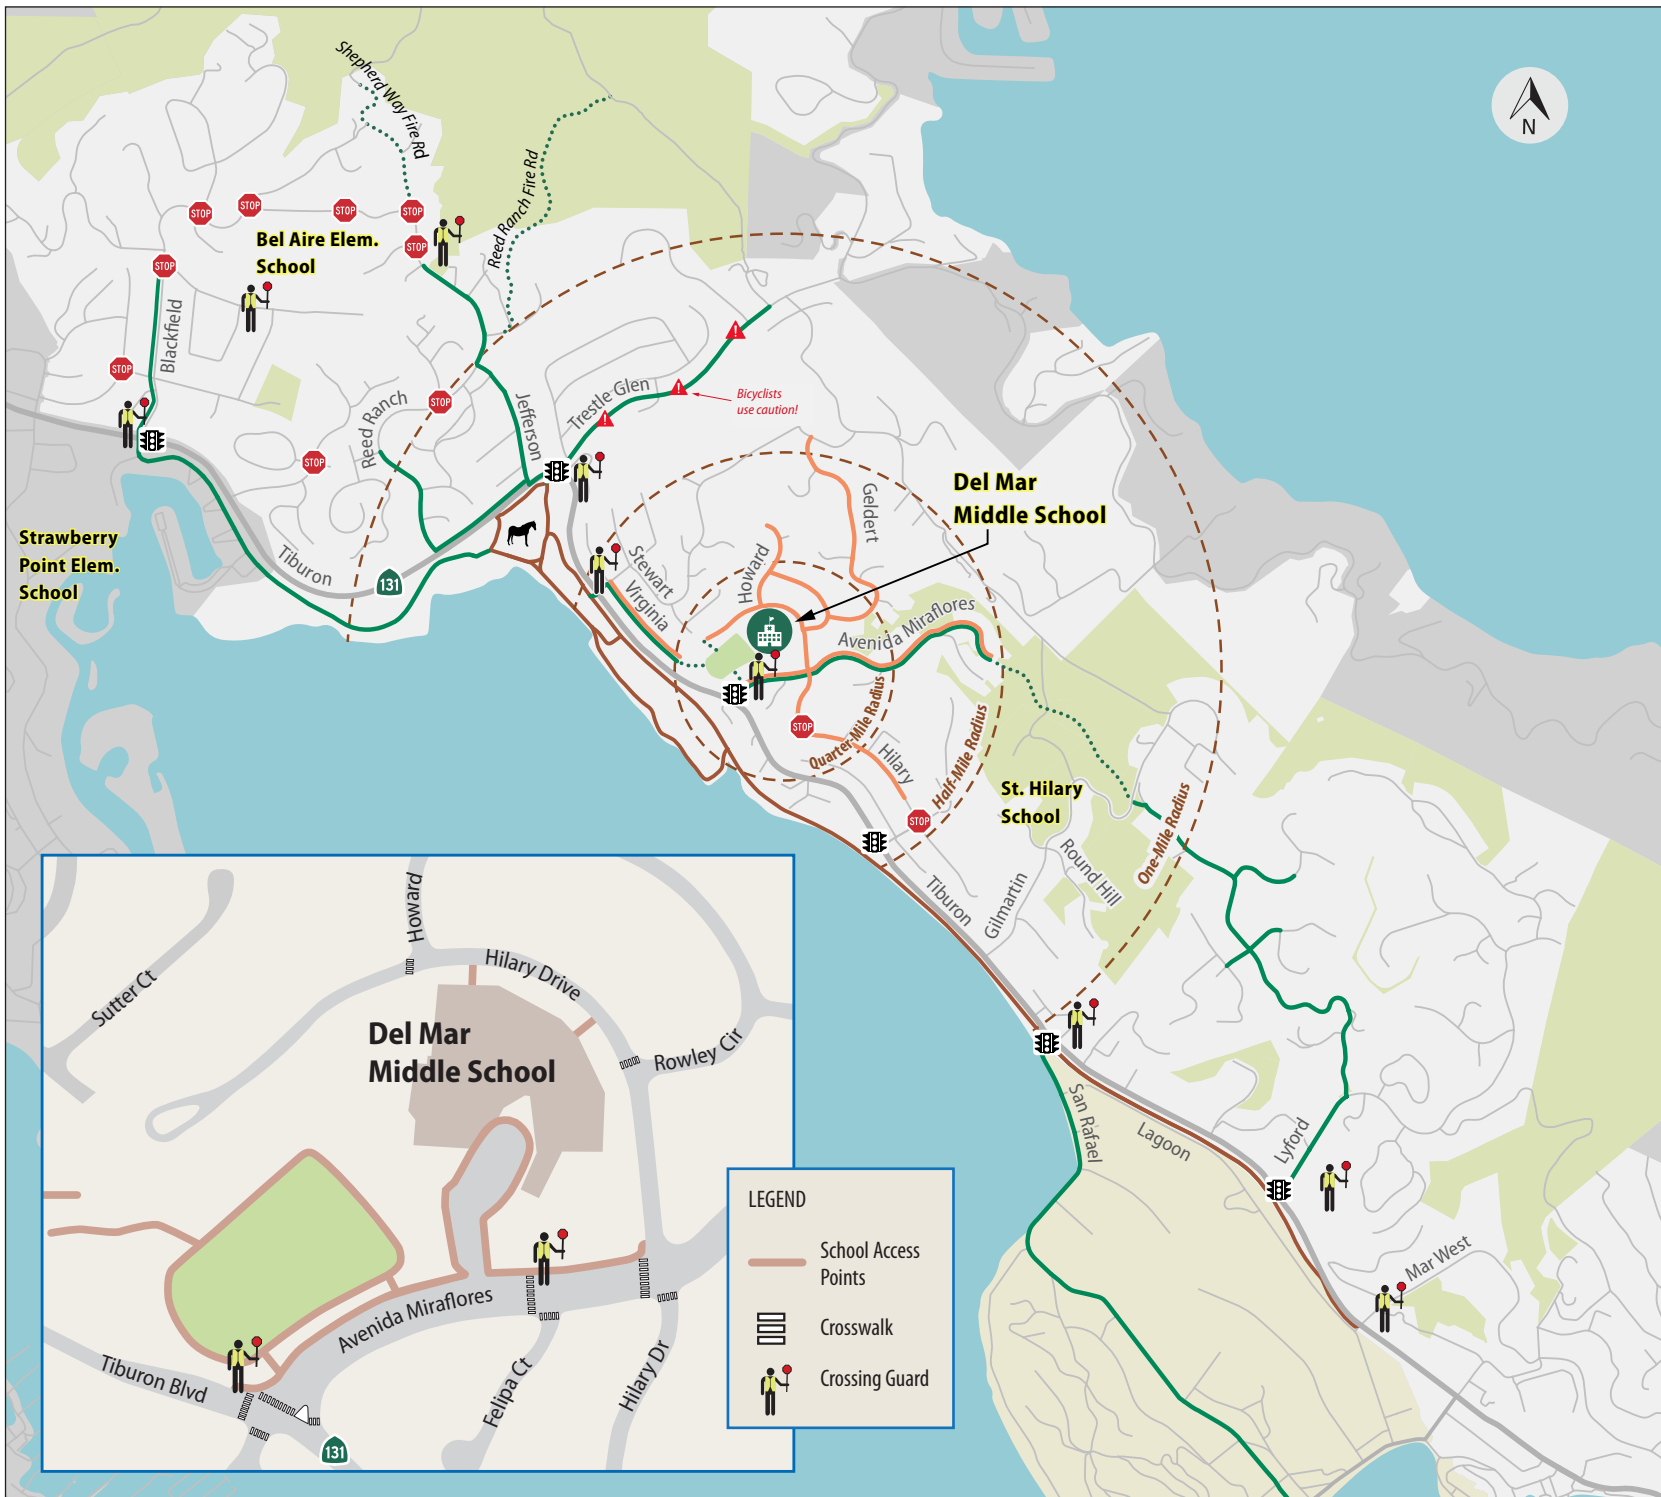

# Suggested Routes to School

## DEL MAR MIDDLE SCHOOL

Reed Unified School District

**LEGEND**

- Recommended Walking Routes
- Recommended Bike Route
- Multi-use Trail
- - - - Fire Roads/Trails
-  All-way Stop
-  Traffic Signals
-  Crossing Guard
-  Blackie's Pasture drop-off zone. 10 min. bike ride to school.

**LEGEND**

- School Access Points
-  Crosswalk
-  Crossing Guard