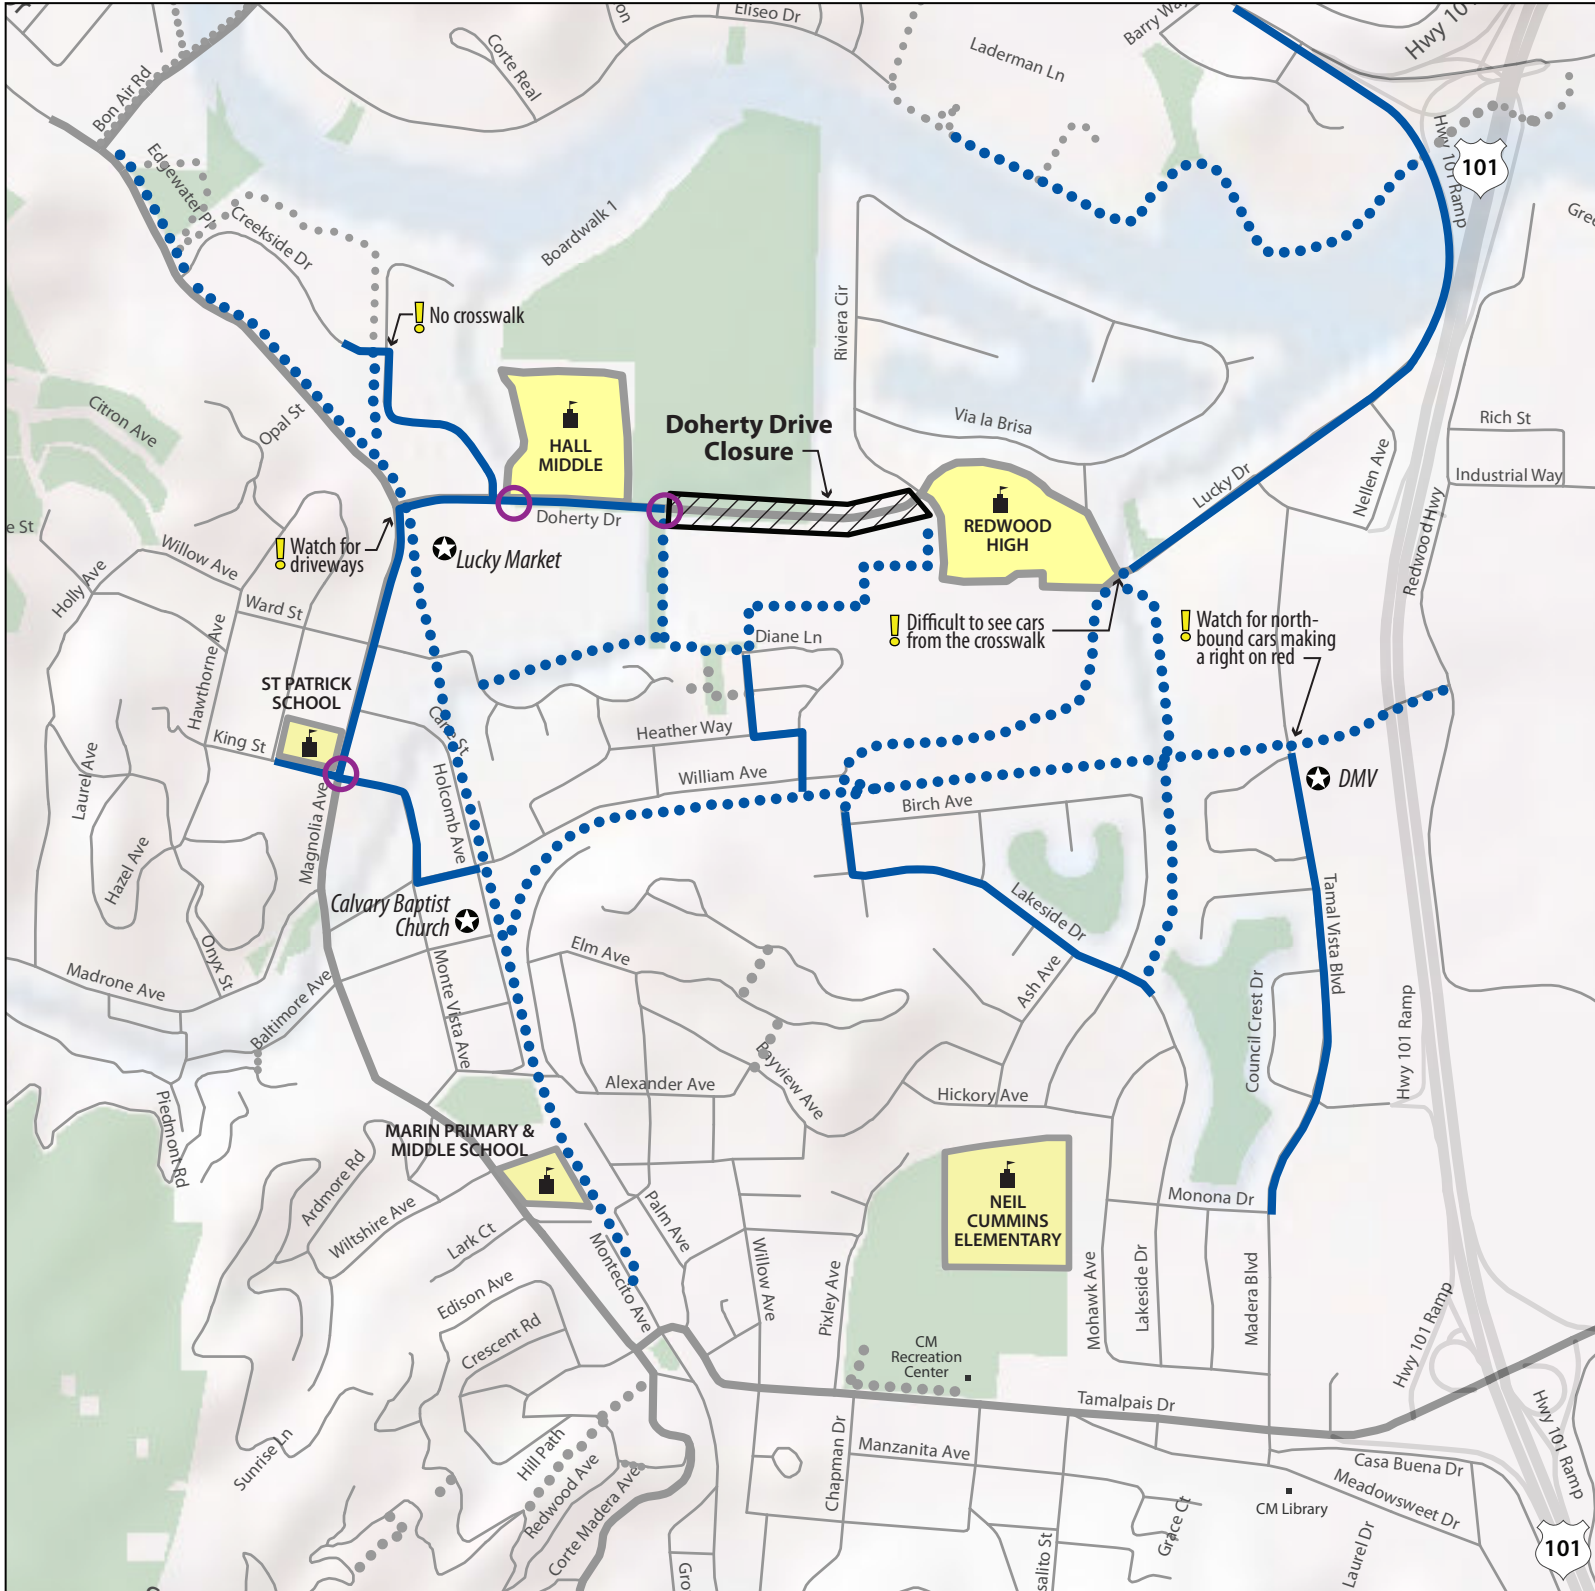

SchoolPool Route Map

Hall Middle School Redwood High School

- LEGEND**
- Recommended Walking & Biking Route/Trail
 - Multiuse Trail
 - Crossing Guard
 - Use Caution
 - Well-Known Landmarks
 - Parks and Open Space