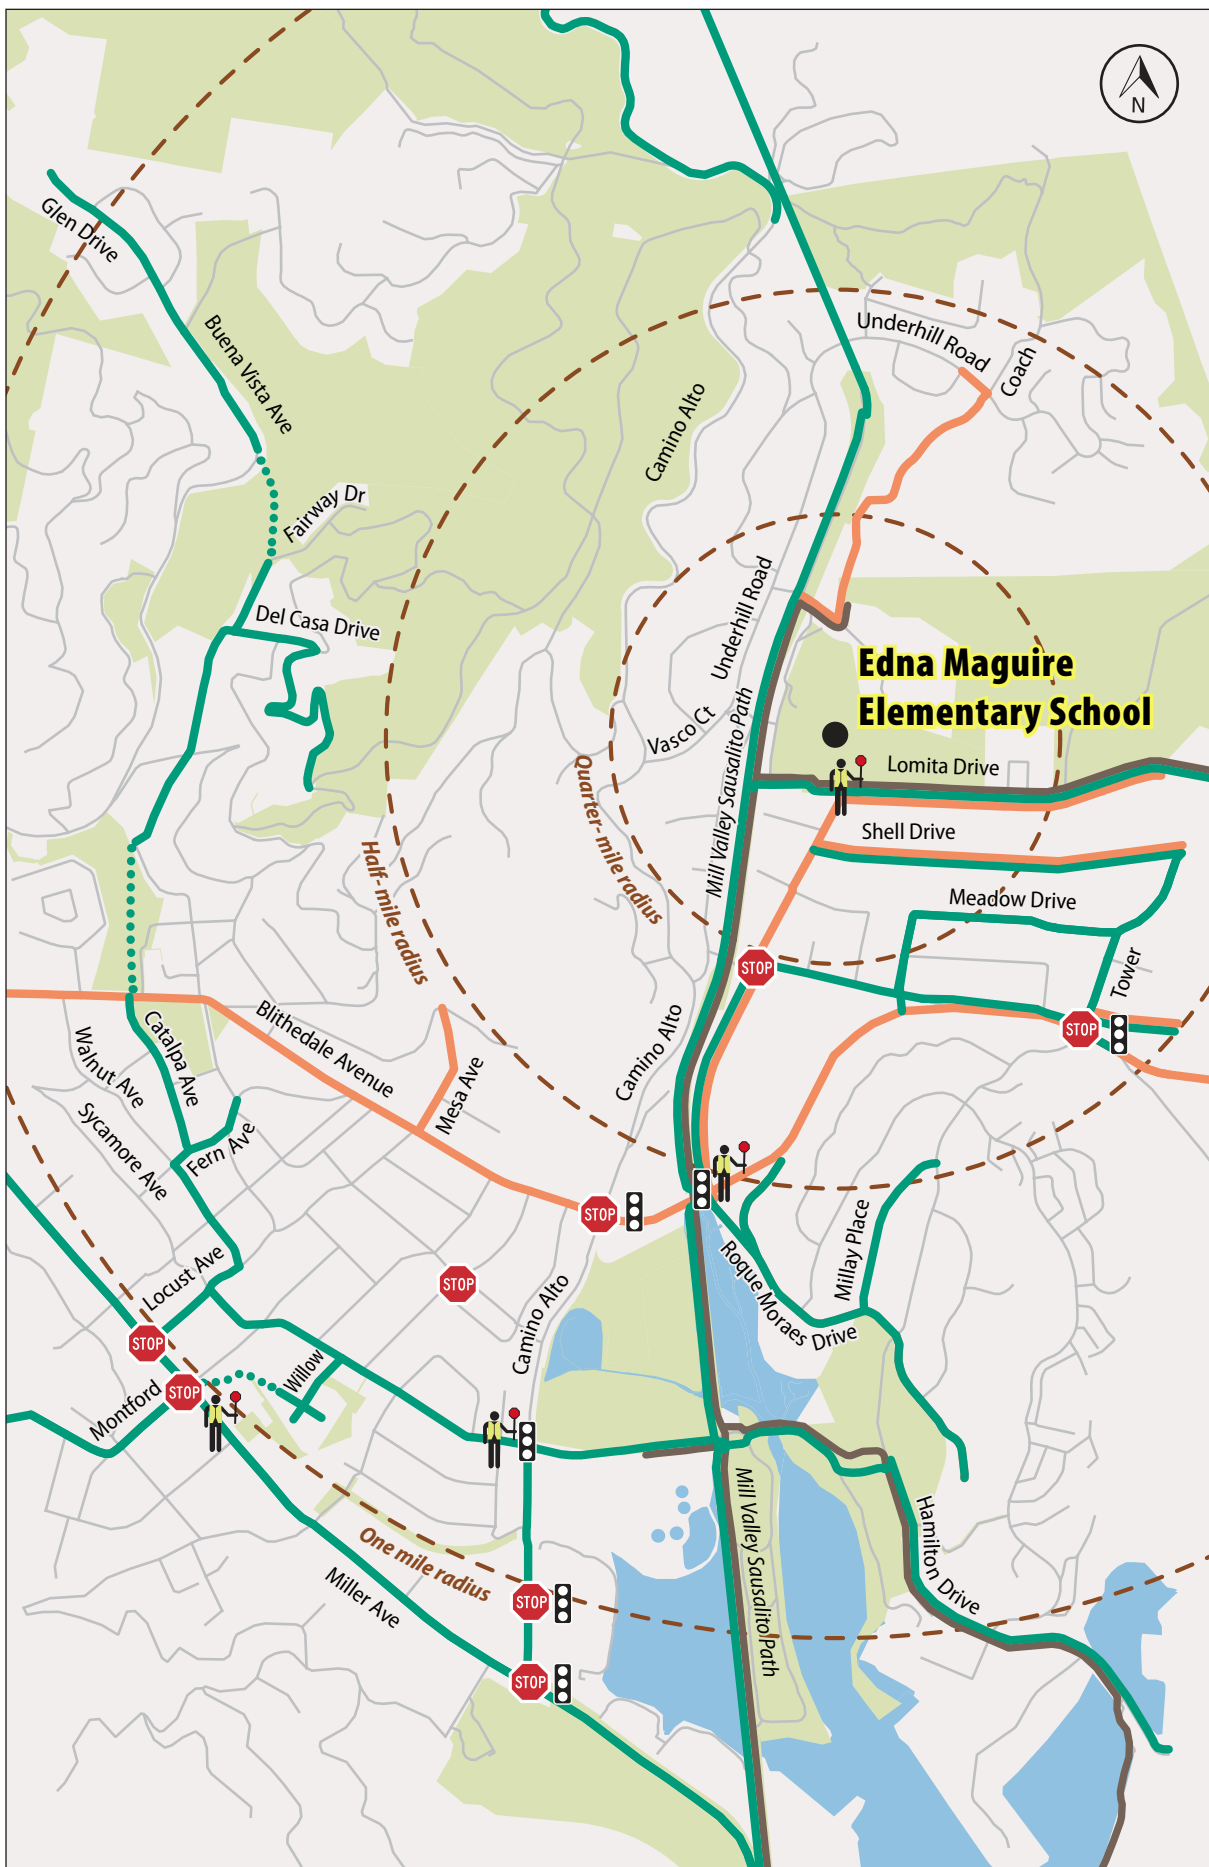

# Suggested Routes to School

## EDNA MAGUIRE ELEMENTARY SCHOOL

Mill Valley School District

**LEGEND**

- Recommended Walking Routes
- Recommended Bike Route
- Recommended Bike Trail
- Multi-use Trail
- Traffic Signals
- All Way Stop
- Crossing Guard