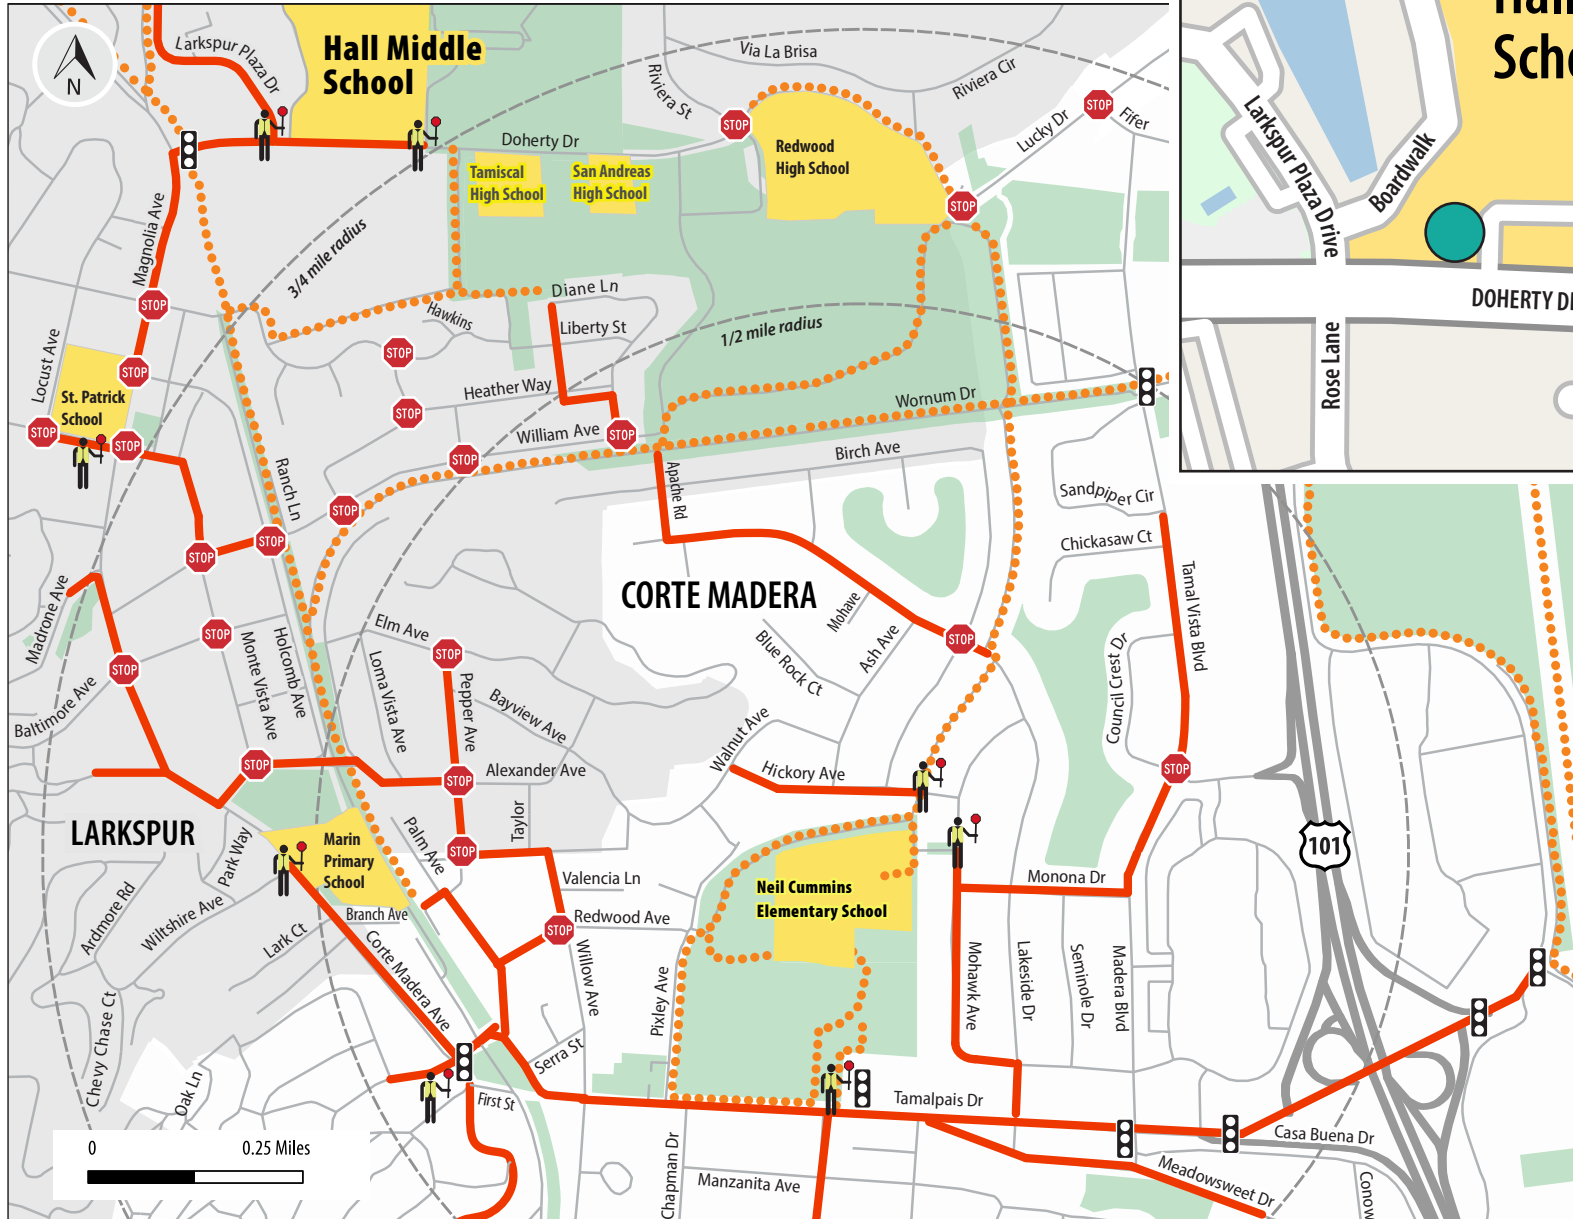

SAFE ROUTES TO SCHOOLS
MARIN COUNTY

Suggested Routes to School Hall Middle School

Larkspur-Corte Madera School District

Legend

- Recommended Walking Route
- Multi-Use Trail
- All-Way Stop
- Traffic Signals
- Crossing Guard
- Drop Off Locations

NOVEMBER 2020