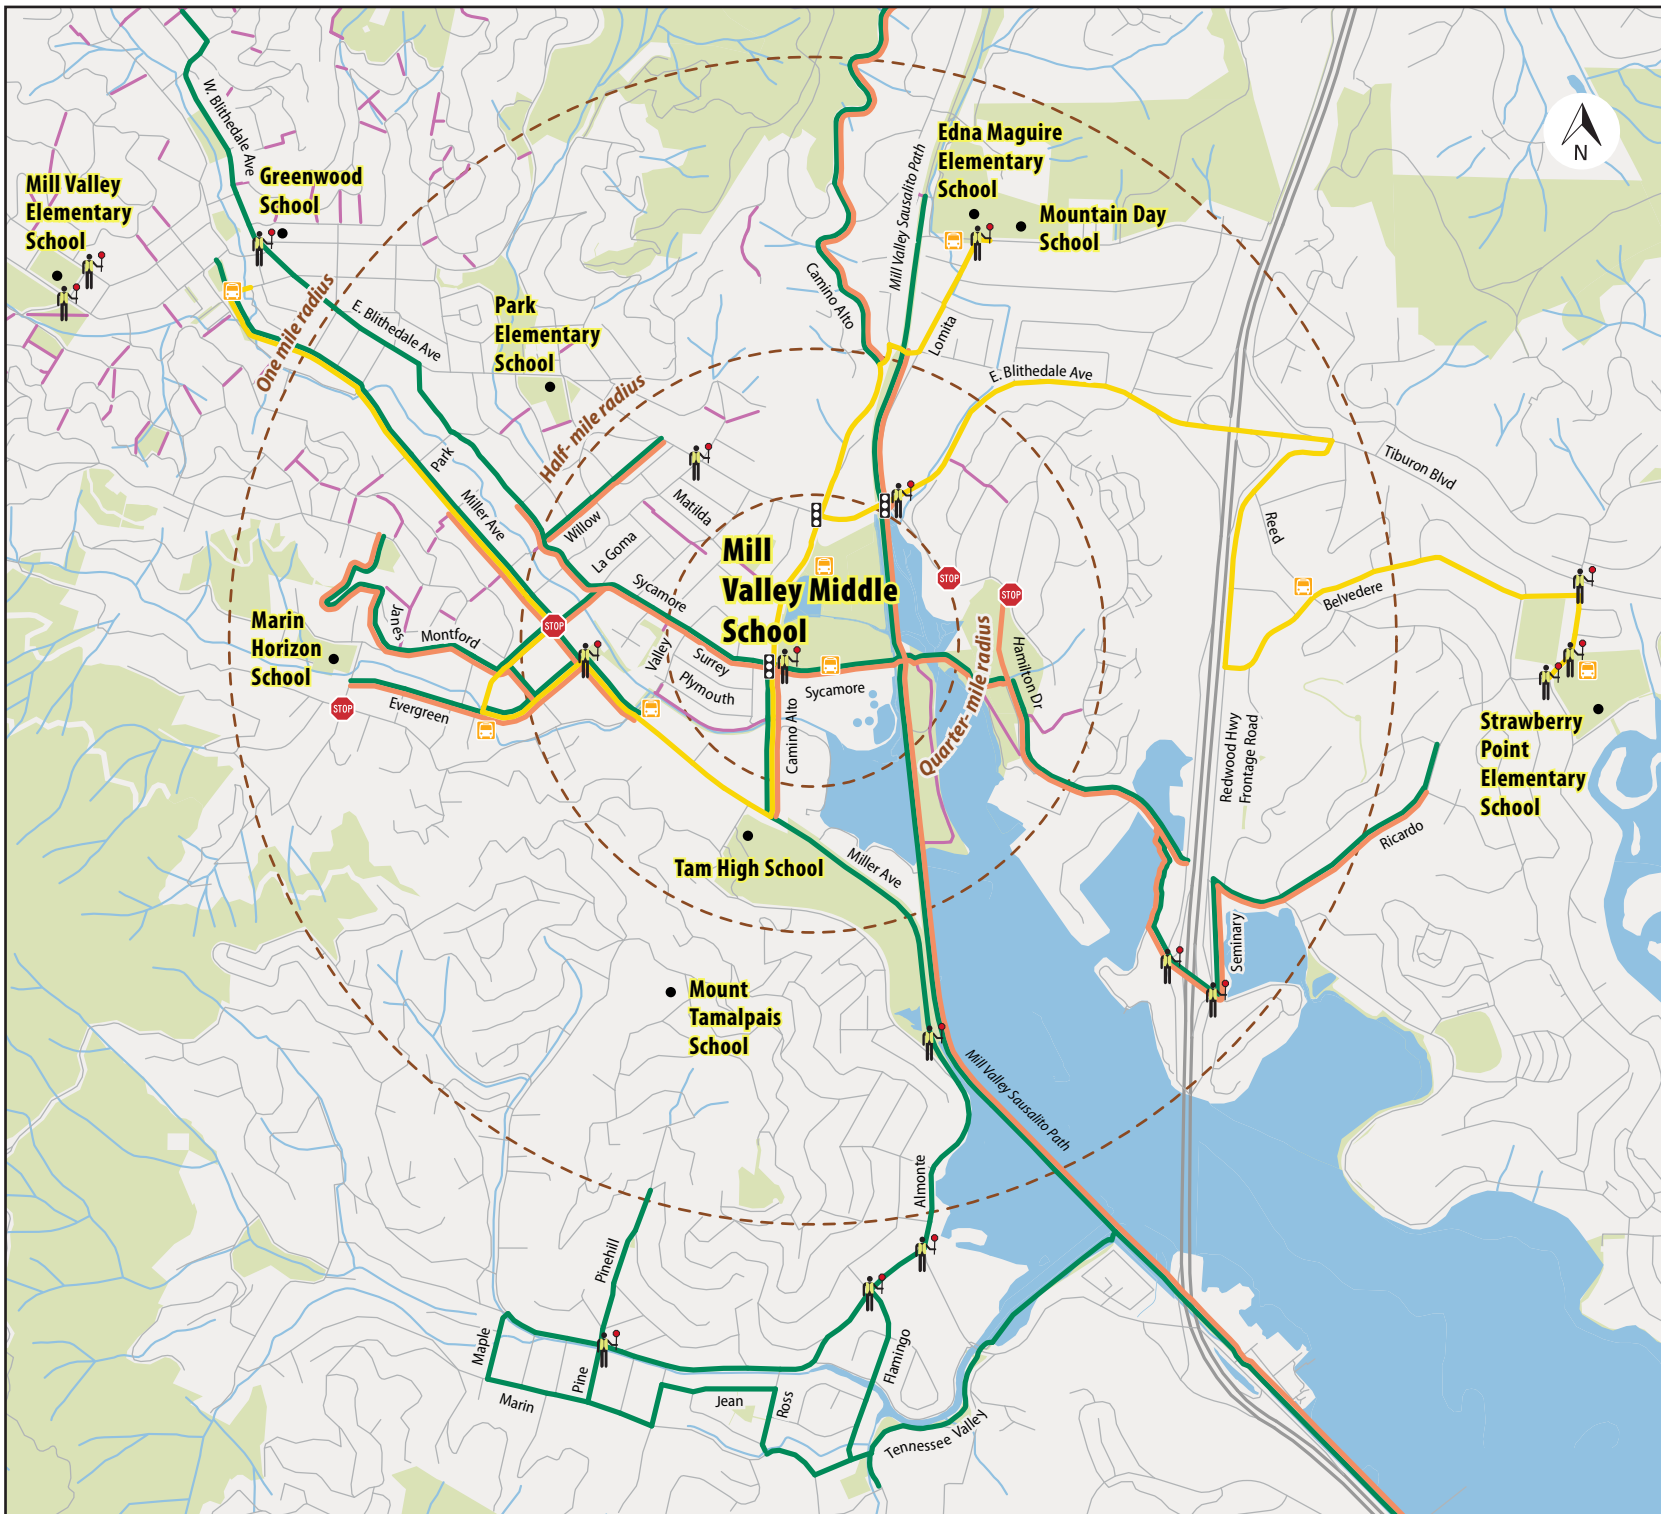

# Suggested Routes to School

## MILL VALLEY MIDDLE SCHOOL

Mill Valley School District

### LEGEND

-  Recommended Walking Routes
-  Recommended Bike Route
-  Steps & Trails
-  Yellow Bus Route
-  Yellow Bus Stop
-  Crossing Guard
-  All-way Stop
-  Traffic Signals