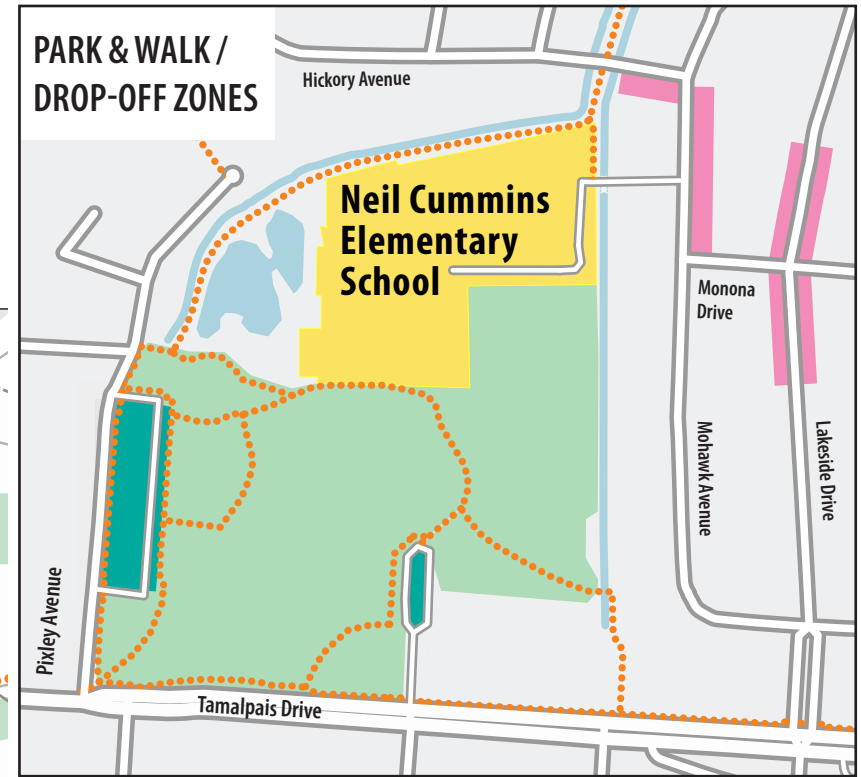

SAFE ROUTES  
TO SCHOOLS  
MARIN COUNTY

# Suggested Routes to School Neil Cummins Elementary School

## Larkspur-Corte Madera School District

### Legend

-  Recommended Walking Route
-  Multi-Use Trail
-  All-Way Stop
-  Traffic Signals
-  Crossing Guard
-  Park & Walk Parking lots. Must use parking spaces – no blocking!
-  Park & Walk residential neighborhood. Limited availability (closest to kindergarten)