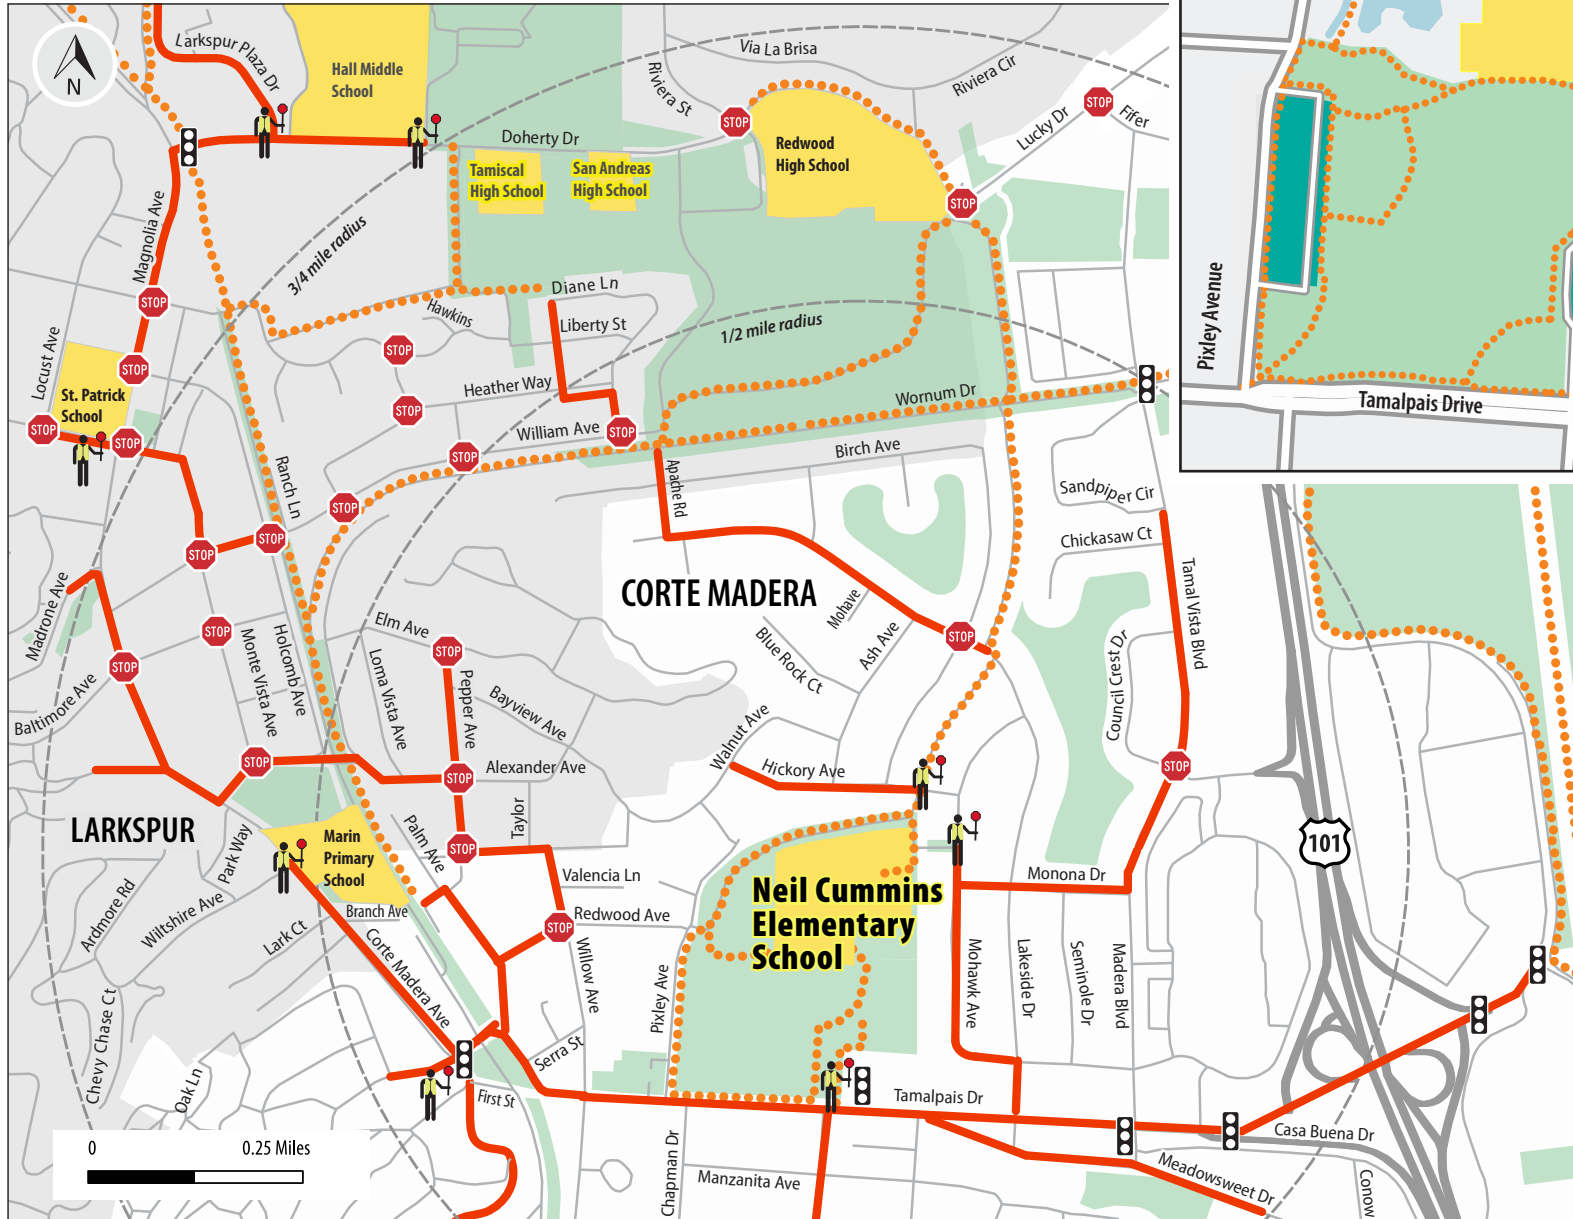

SAFE ROUTES  
TO SCHOOLS  
MARIN COUNTY

# Suggested Routes to School Neil Cummins Elementary School

## Larkspur-Corte Madera School District

### Legend

-  Recommended Walking Route
-  Multi-Use Trail
-  All-Way Stop
-  Traffic Signals
-  Crossing Guard
-  Park & Walk Parking lots. Must use parking spaces – no blocking!
-  Park & Walk residential neighborhood. Limited availability (closest to kindergarten)