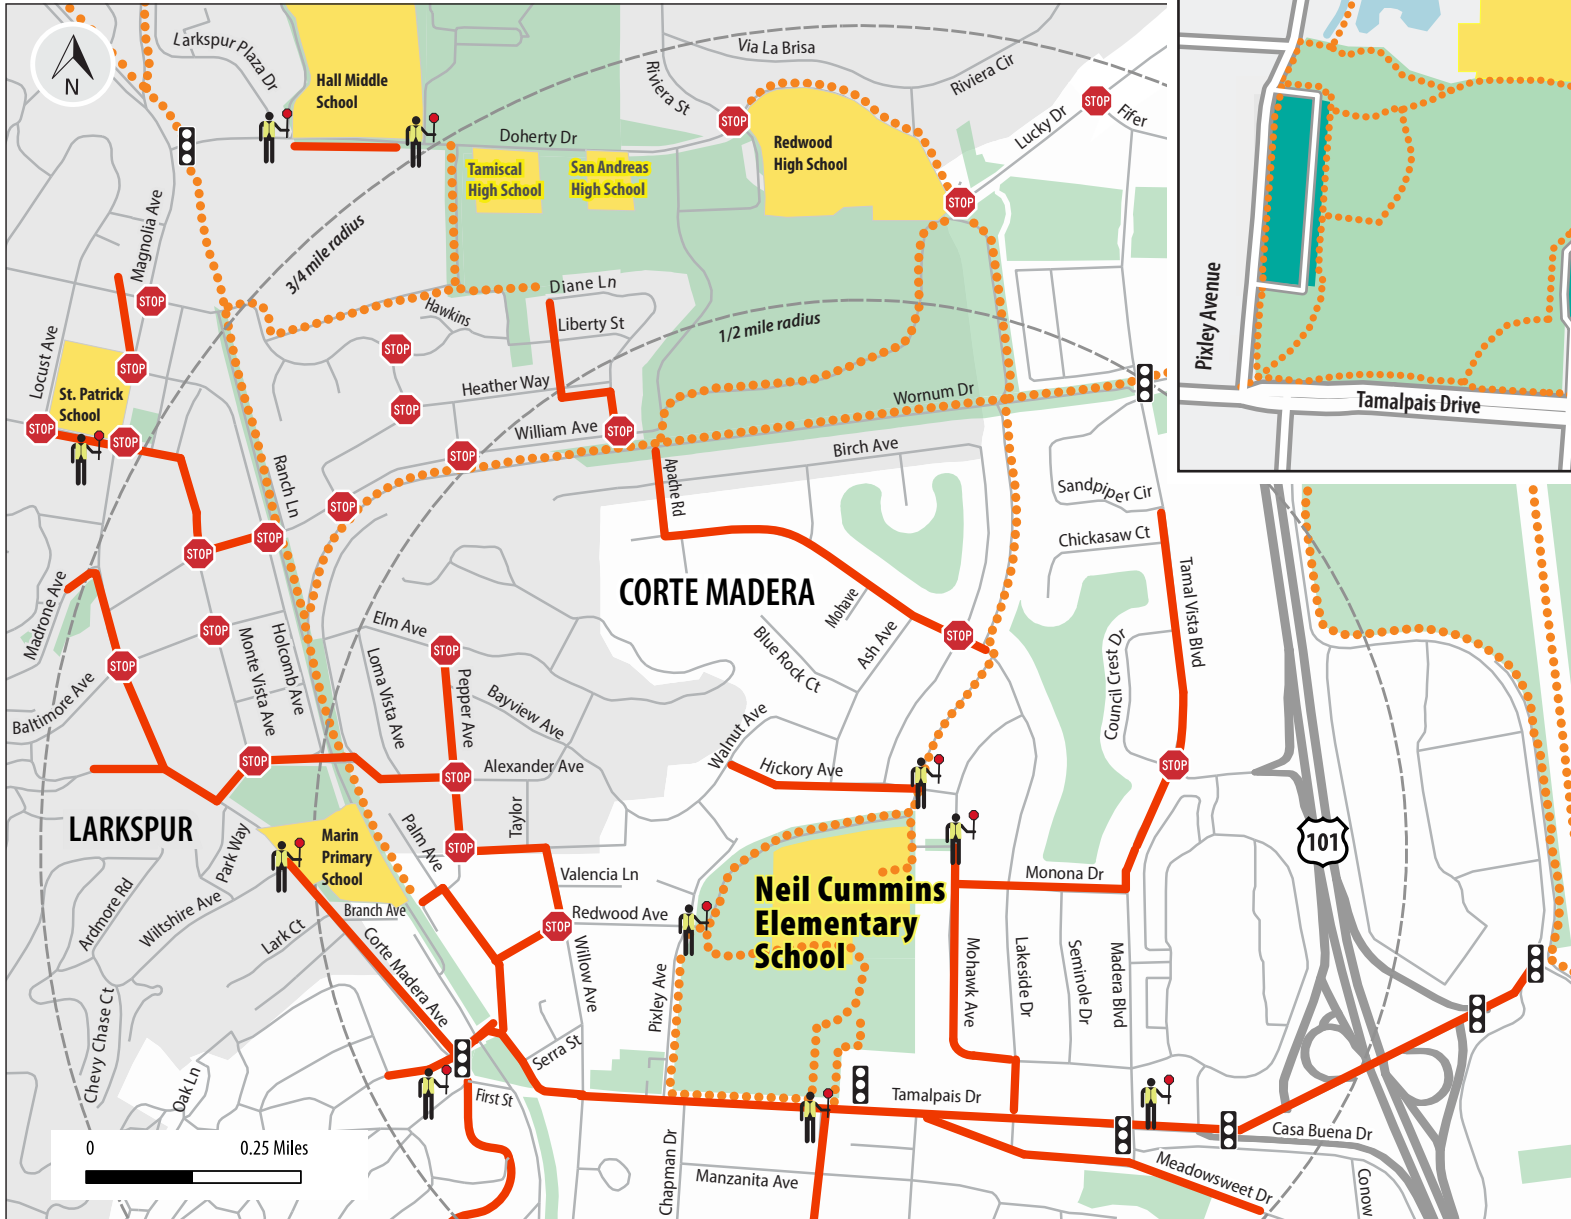

# Suggested Routes to School Neil Cummins Elementary School

Larkspur-Corte Madera School District

## Legend

- Recommended Walking Route
- Multi-Use Trail
- All-Way Stop
- Traffic Signals
- Crossing Guard
- Park & Walk Parking lots. Must use parking spaces – no blocking!
- Park & Walk residential neighborhood. Limited availability (closest to kindergarten)