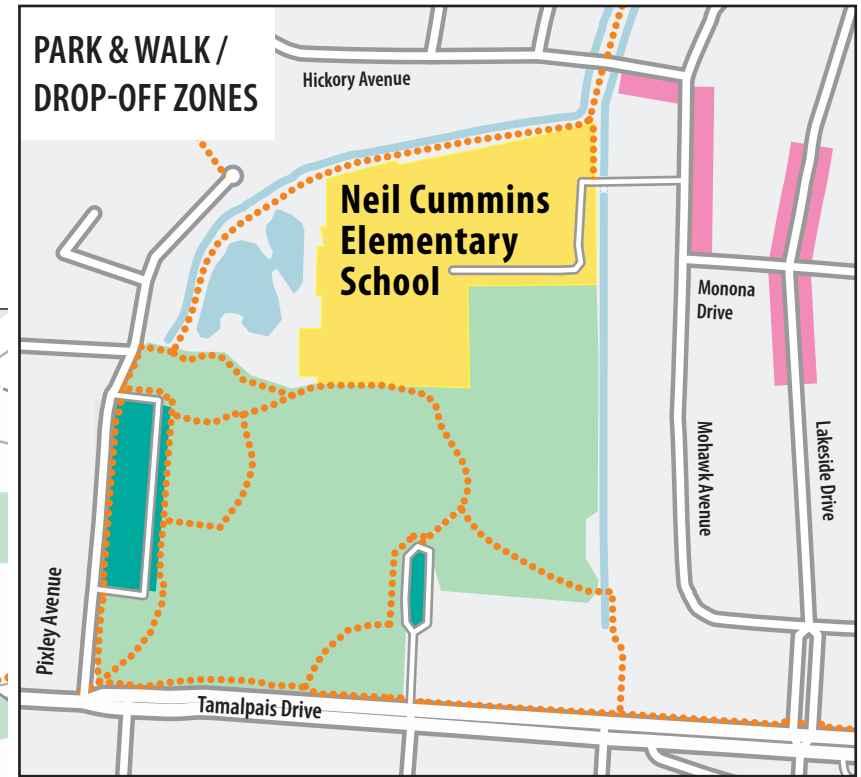

# Suggested Routes to School Neil Cummins Elementary School

Larkspur-Corte Madera School District

## Legend

- Recommended Walking Route
- Multi-Use Trail
- All-Way Stop
- Traffic Signals
- Crossing Guard
- Park & Walk Parking lots. Must use parking spaces – no blocking!
- Park & Walk residential neighborhood. Limited availability (closest to kindergarten)