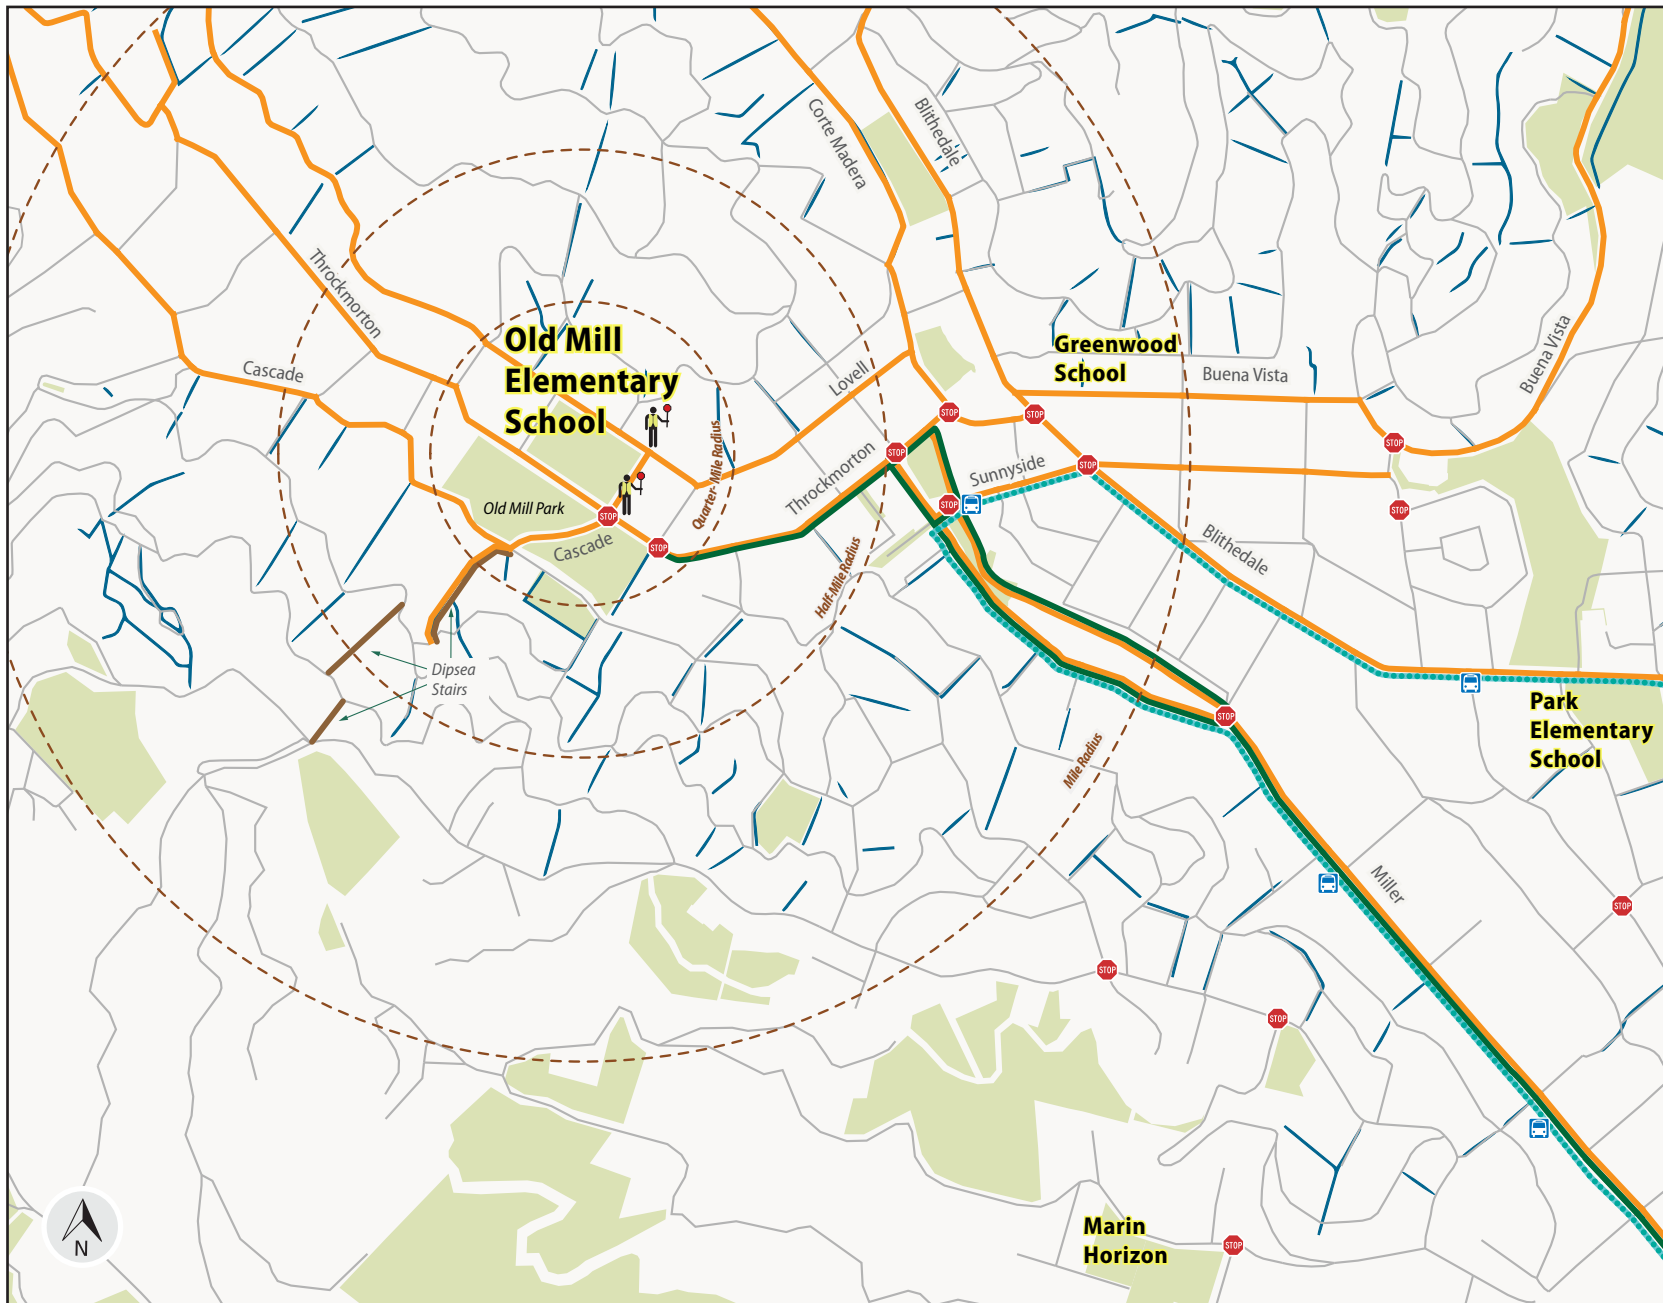

Suggested Routes to School

OLD MILL ELEMENTARY SCHOOL

Mill Valley Unified School District

LEGEND

- Recommended Walking Routes
- Recommended Bike Route
- Dipsea Trail
- Steps, Lanes, and Paths
- All-way Stop
- Crossing Guard
- Golden Gate Transit Route 4 and Marin Transit Routes 17, 115
- Bus Stop