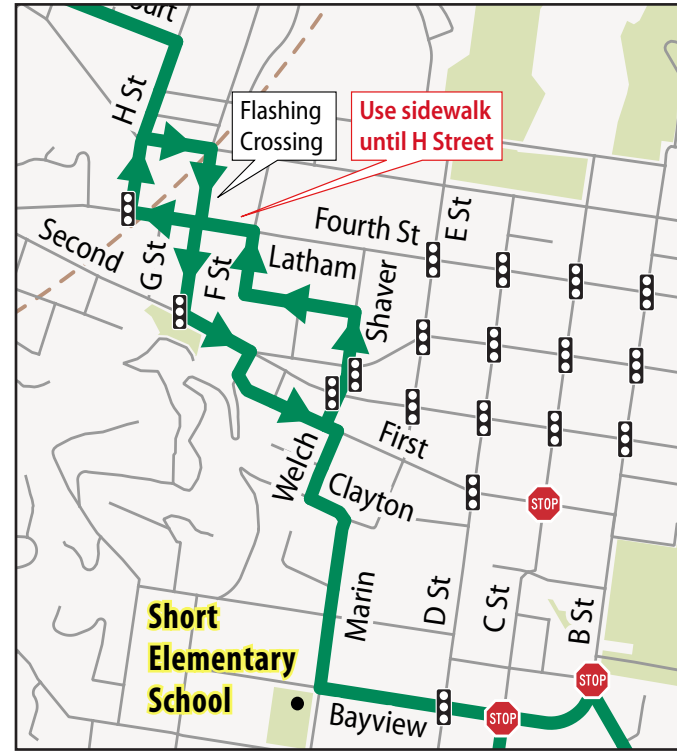

INSET DETAIL

# Suggested Routes to School

## SUN VALLEY ELEMENTARY SCHOOL

San Rafael City School District

**LEGEND**

-  Recommended Walking Routes
-  Recommended Bike Route
-  Crossing Guard
-  All-way Stop
-  Traffic Signals