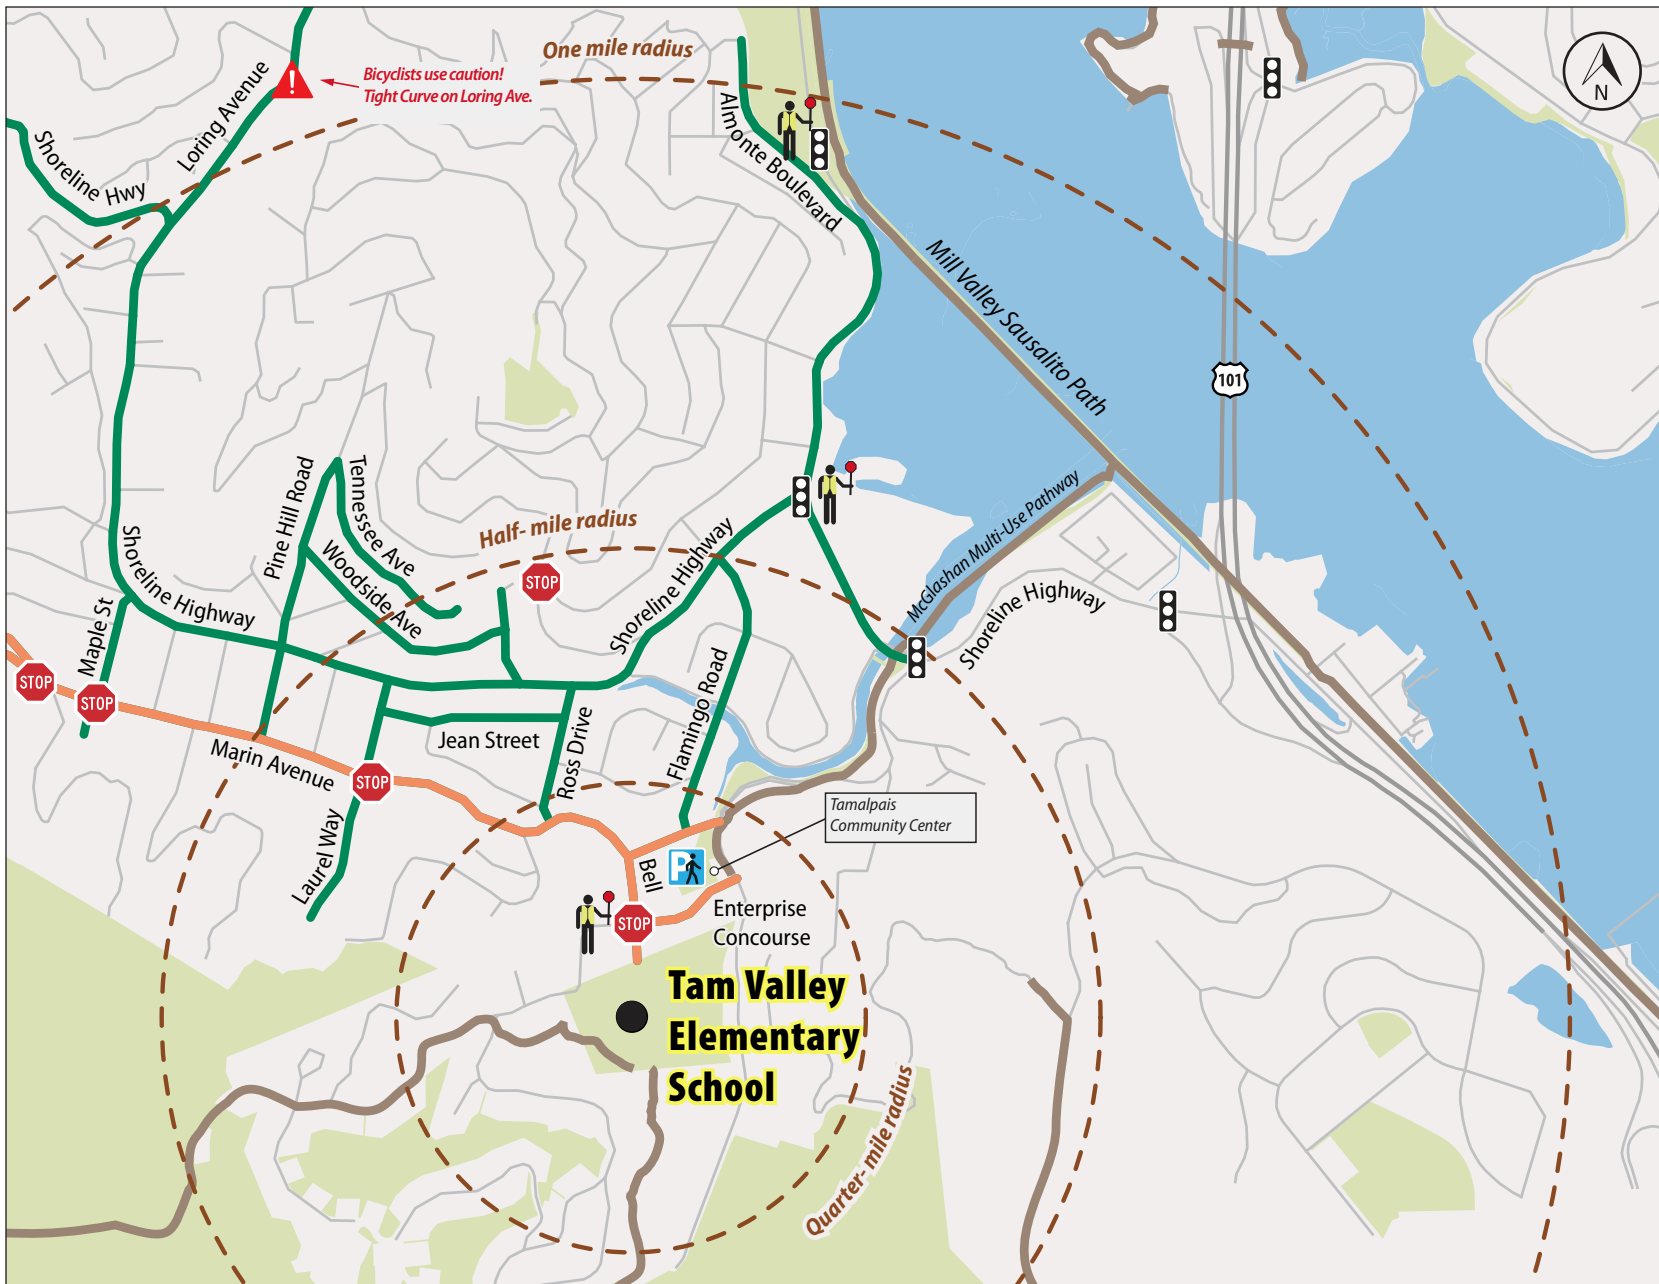

# Suggested Routes to School

## TAM VALLEY ELEMENTARY SCHOOL

Mill Valley School District

**LEGEND**

- Recommended Walking Routes
- Recommended Bike Route
- Multi-use Trail
- Traffic Signals
- All Way Stop
- Crossing Guard
- Park & Walk