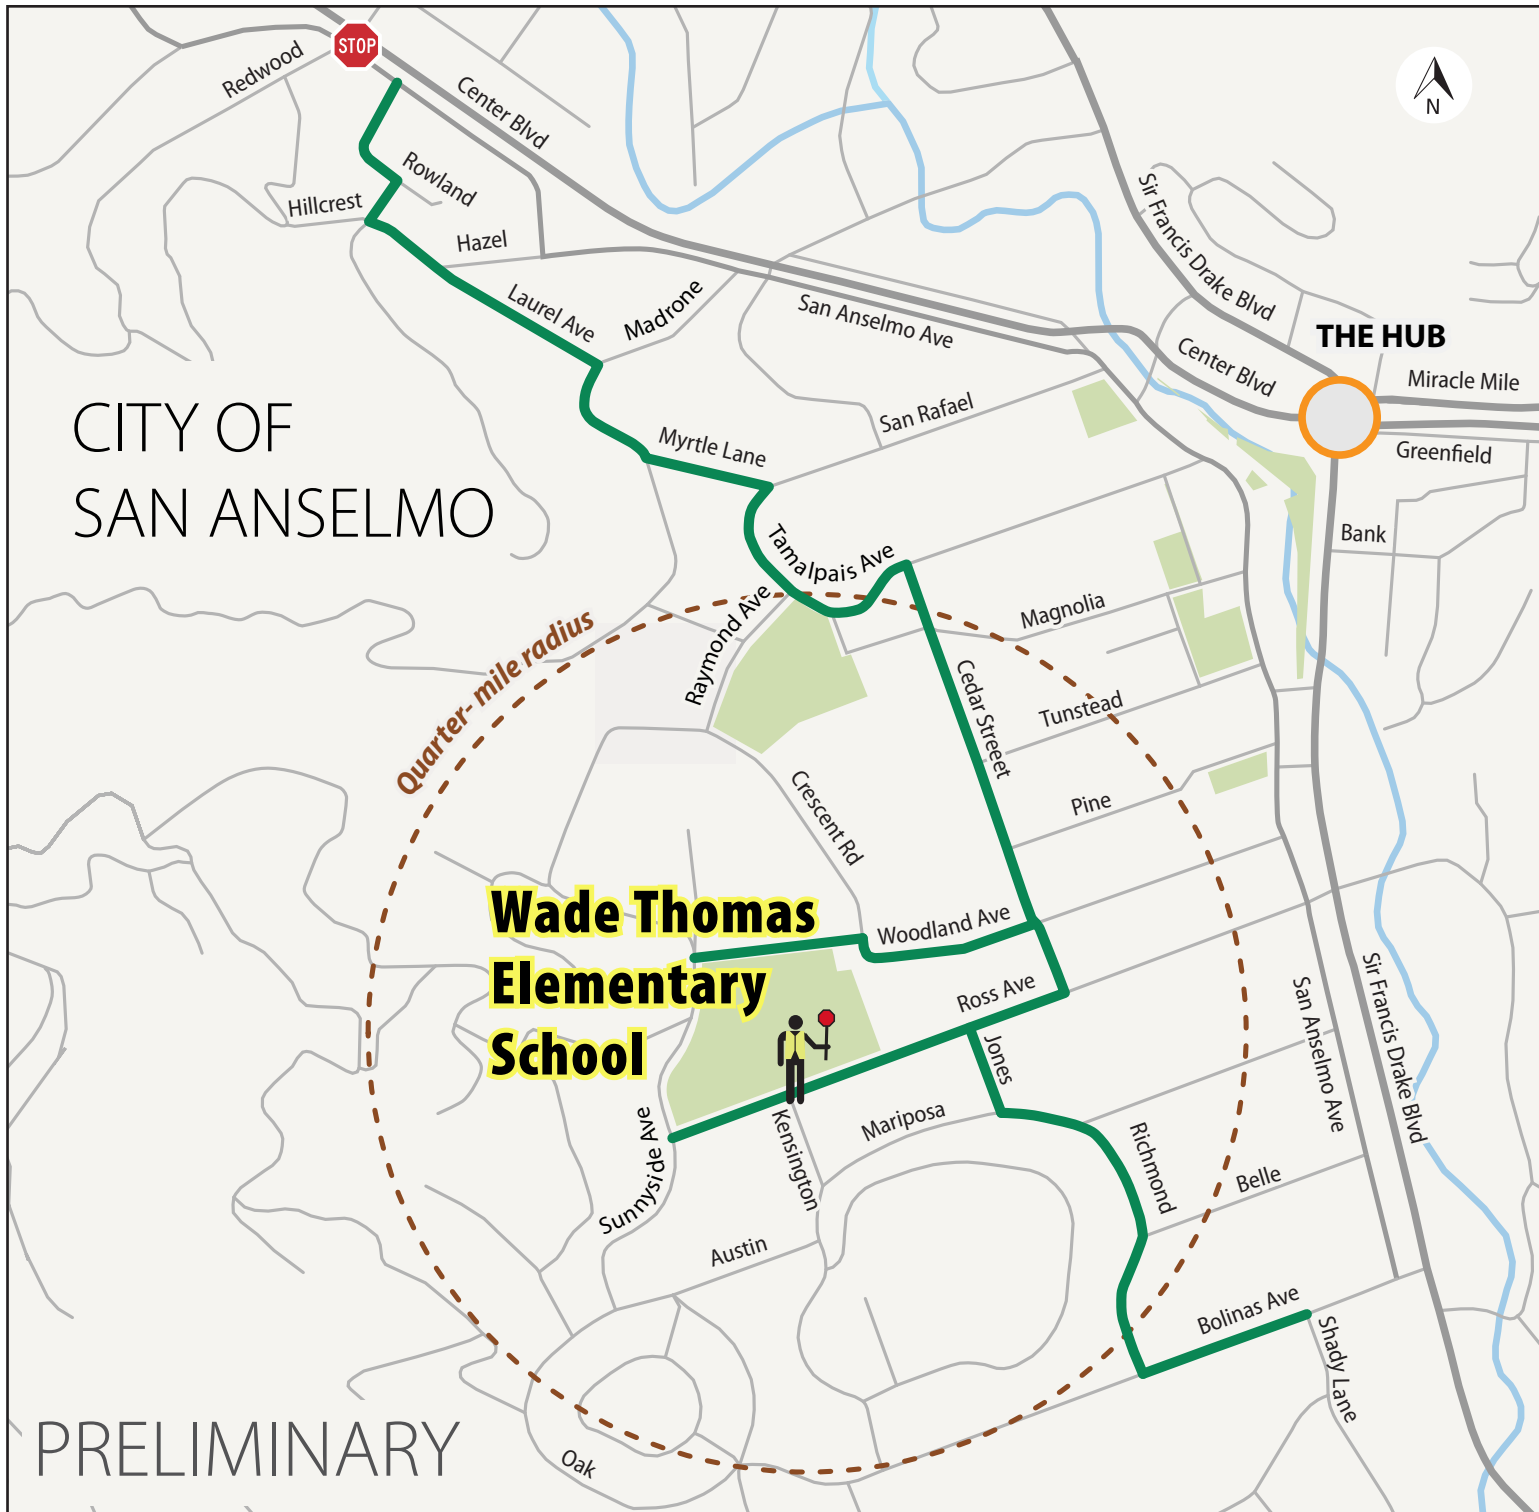

Suggested Routes to School

WADE THOMAS ELEMENTARY SCHOOL

Ross Valley School District

LEGEND

-  Recommended Bike Route
-  Crossing Guard
-  All-way Stop